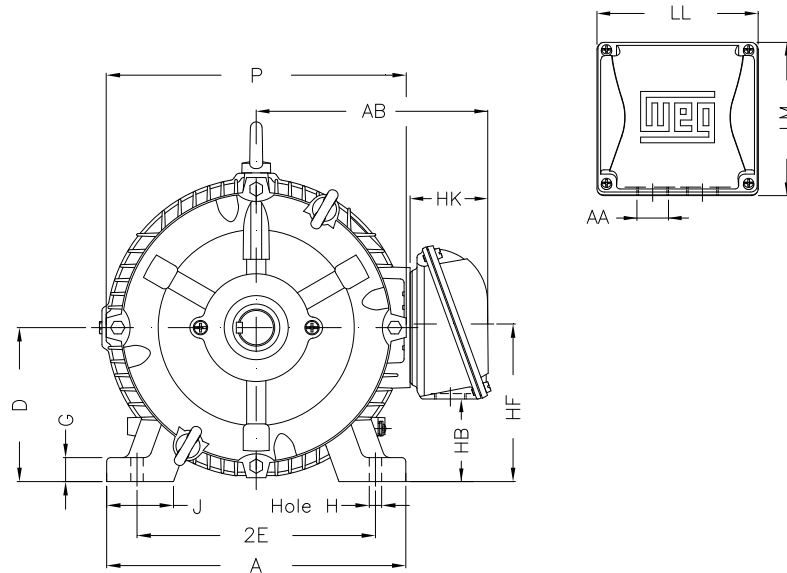

1 2 3 4 5 6 7 8

A

B

C

D

E

F

Notes: Downloaded from <http://dealerselectric.com>
Generated for Model #04018ET3ECT324T-W22

Performed by:

Checked:

Customer:

W22 Cooling Tower Motors: NEMA Premium - TEFC

Three-phase induction motor
Frame 324T - IP55

23-SEP-2016

2E 12.500	J 3.189	A 15.157	P 14.961	AB 12.575
2F 10.500	K 4.055	B 13.071	BA 5.250	U 2.125
N-W 5.250	ES 3.937	S 0.500	R 1.844	depth 0.500
D 8.000	G 1.300	HB 4.811	O 15.953	T 2.441
HF 8.708	HH 10.500	HK 4.705	H 0.657	C 29.620
LL 9.055	LM 8.661	AA NPT 2"	d1 A 4	d2 A 4