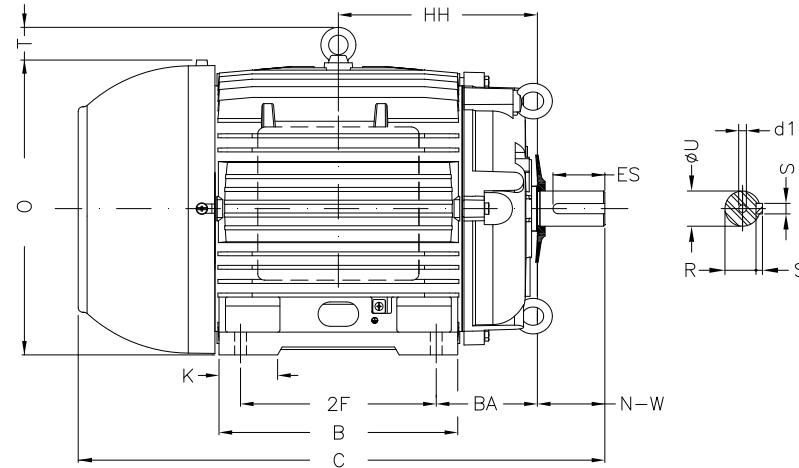

1 2 3 4 5 6 7 8

A

B

C

D

E

F

Notes: Downloaded from <http://dealerselectric.com>
Generated for Model #04018ET3ECT324T-W22

Performed by:

Checked:

Customer:

W22 Cooling Tower Motors: NEMA Premium - TEFC

Three-phase induction motor
Frame 324T - IP55

23-SEP-2016

2E 12.500	J 3.189	A 15.157	P 14.961	AB 12.575
2F 10.500	K 4.055	B 13.071	BA 5.250	U 2.125
N-W 5.250	ES 3.937	S 0.500	R 1.844	depth 0.500
D 8.000	G 1.300	HB 4.811	O 15.953	T 2.441
HF 8.708	HH 10.500	HK 4.705	H 0.657	C 29.620
LL 9.055	LM 8.661	AA NPT 2"	d1 A 4	d2 A 4