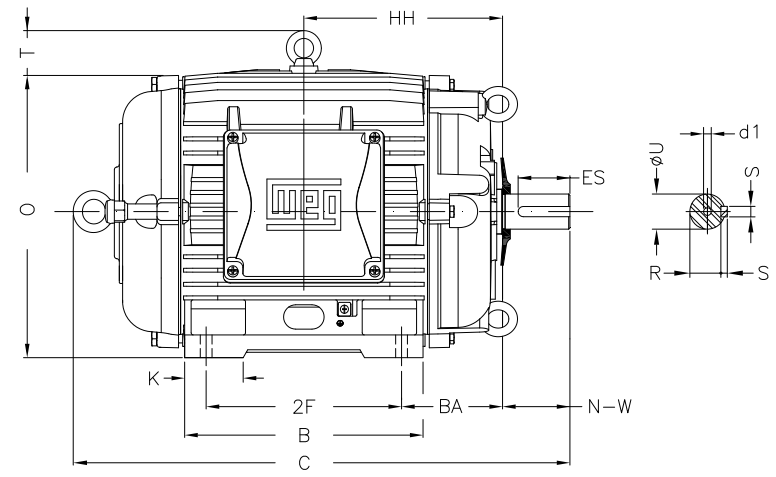

1 2 3 4 5 6 7 8

A  
B  
C  
D  
E  
F

Notes: Downloaded from <http://dealerselectric.com>  
Generated for Model #04018AT3PCT324TF1-W2

Performed by:

Checked:

Customer:

W22 Cooling Tower Motors: NEMA Premium - TEAO

2E	J	A	P	AB
12.500	3.189	15.157	14.961	12.575
2F	K	B	BA	U
10.500	4.055	13.071	5.250	2.125
N-W	ES	S	R	depth
5.250	3.937	0.500	1.844	0.500
D	G	HB	O	T
8.000	1.300	4.811	15.953	2.441
HF	HH	HK	H	C
8.708	10.500	4.705	0.657	28.575
LL	LM	AA	d1	
9.055	8.661	NPT 2"	A 4	

Three-phase induction motor  
Frame 324T - IP55

23-SEP-2016