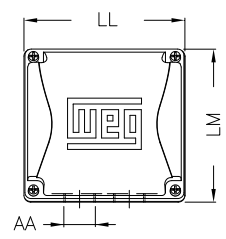

1 2 3 4 5 6 7 8

A  
B  
C  
D  
E  
F

Notes: Downloaded from <http://dealerselectric.com>  
Generated for Model #04018AT3PCT324TF1-W2

Performed by:

Checked:

Customer:

W22 Cooling Tower Motors: NEMA Premium - TEAO

2E	J	A	P	AB
12.500	3.189	15.157	14.961	12.575
2F	K	B	BA	U
10.500	4.055	13.071	5.250	2.125
N-W	ES	S	R	depth
5.250	3.937	0.500	1.844	0.500
D	G	HB	O	T
8.000	1.300	4.811	15.953	2.441
HF	HH	HK	H	C
8.708	10.500	4.705	0.657	28.575
LL	LM	AA	d1	
9.055	8.661	NPT 2"	A 4	