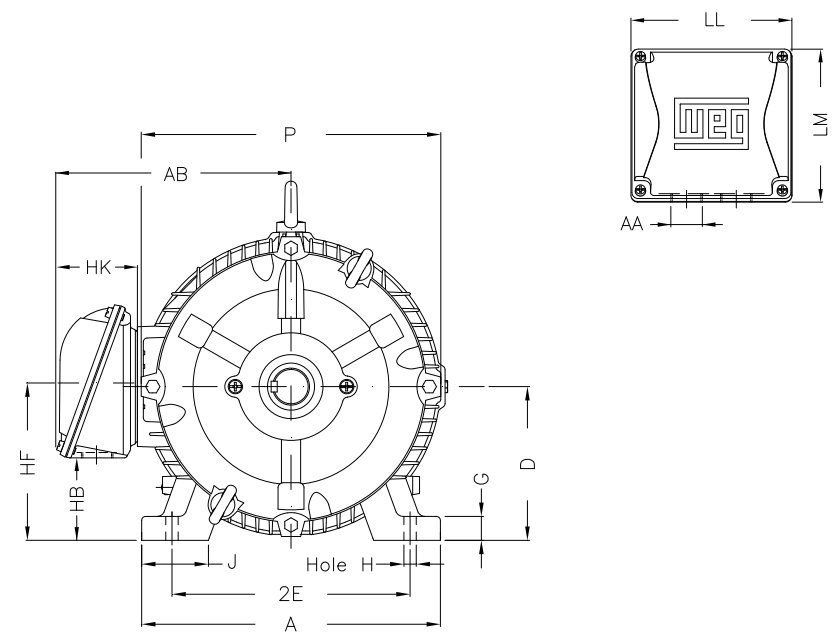

1 2 3 4 5 6 7 8

A  
B  
C  
D  
E  
F

Notes: Downloaded from <http://dealerselectric.com>  
Generated for Model #04018AT3PCT324TF1-W2

Performed by:

Checked:

Customer:

W22 Cooling Tower Motors: NEMA Premium - TEAO

2E	J	A	P	AB
12.500	3.189	15.157	14.961	12.575
2F	K	B	BA	U
10.500	4.055	13.071	5.250	2.125
N-W	ES	S	R	depth
5.250	3.937	0.500	1.844	0.500
D	G	HB	O	T
8.000	1.300	4.811	15.953	2.441
HF	HH	HK	H	C
8.708	10.500	4.705	0.657	28.575
LL	LM	AA	d1	
9.055	8.661	NPT 2"	A 4	

Three-phase induction motor  
Frame 324T - IP55

23-SEP-2016