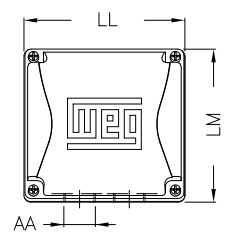

1 2 3 4 5 6 7 8

A
B
C
D
E
F

Notes: Downloaded from <http://dealerselectric.com>
Generated for Model #04018AT3ECT324TF1-W2

Performed by:

Checked:

Customer:

W22 Cooling Tower Motors: NEMA Premium - TEAO

2E	J	A	P	AB
12.500	3.189	15.157	14.961	12.575
2F	K	B	BA	U
10.500	4.055	13.071	5.250	2.125
N-W	ES	S	R	depth
5.250	3.937	0.500	1.844	0.500
D	G	HB	O	T
8.000	1.300	4.811	15.953	2.441
HF	HH	HK	H	C
8.708	10.500	4.705	0.657	28.575
LL	LM	AA	d1	
9.055	8.661	NPT 2"	A 4	

Three-phase induction motor
Frame 324T - IP55

23-SEP-2016