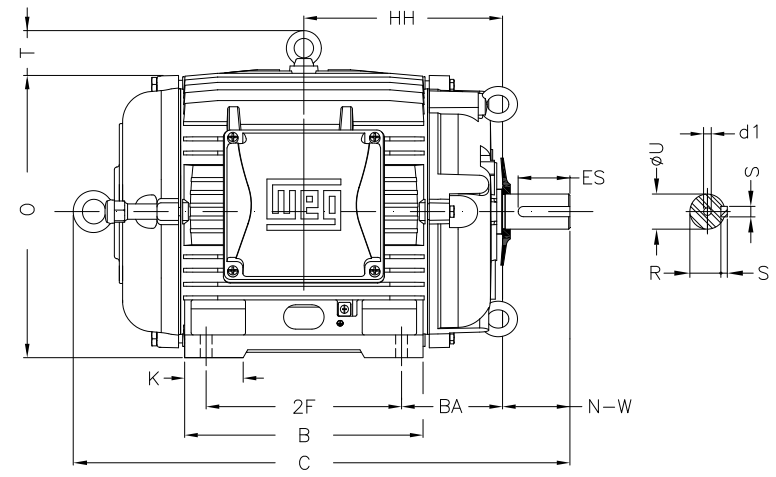

1 2 3 4 5 6 7 8

A
B
C
D
E
F

Notes: Downloaded from <http://dealerselectric.com>
Generated for Model #04018AT3ECT324TF1-W2

Performed by:

Checked:

Customer:

W22 Cooling Tower Motors: NEMA Premium - TEAO

2E	J	A	P	AB
12.500	3.189	15.157	14.961	12.575
2F	K	B	BA	U
10.500	4.055	13.071	5.250	2.125
N-W	ES	S	R	depth
5.250	3.937	0.500	1.844	0.500
D	G	HB	O	T
8.000	1.300	4.811	15.953	2.441
HF	HH	HK	H	C
8.708	10.500	4.705	0.657	28.575
LL	LM	AA	d1	
9.055	8.661	NPT 2"	A 4	

Three-phase induction motor
Frame 324T - IP55

23-SEP-2016