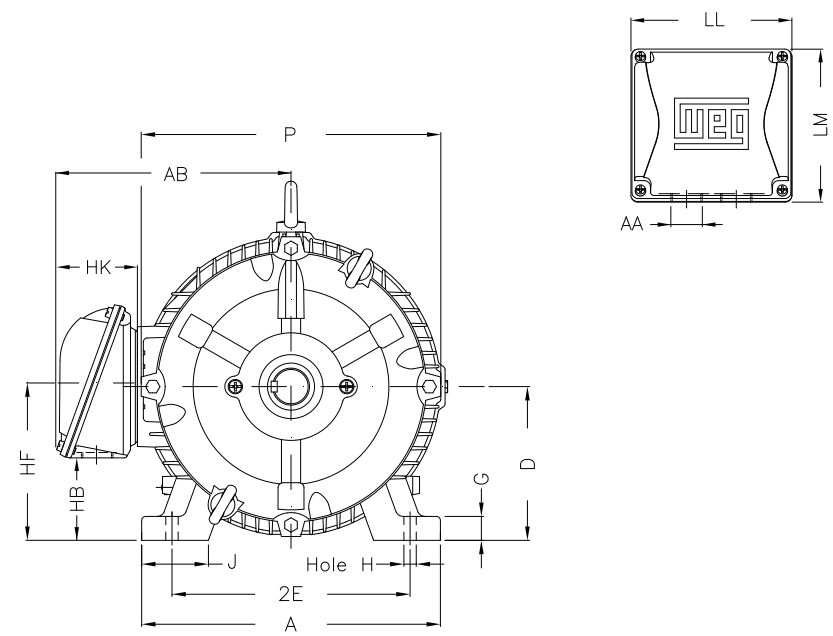

1 2 3 4 5 6 7 8

A
B
C
D
E
F

Notes: Downloaded from <http://dealerselectric.com>
Generated for Model #04018AT3ECT324TF1-W2

Performed by:

Checked:

Customer:

W22 Cooling Tower Motors: NEMA Premium - TEAO

2E	J	A	P	AB
12.500	3.189	15.157	14.961	12.575
2F	K	B	BA	U
10.500	4.055	13.071	5.250	2.125
N-W	ES	S	R	depth
5.250	3.937	0.500	1.844	0.500
D	G	HB	O	T
8.000	1.300	4.811	15.953	2.441
HF	HH	HK	H	C
8.708	10.500	4.705	0.657	28.575
LL	LM	AA	d1	
9.055	8.661	NPT 2"	A 4	

Three-phase induction motor
Frame 324T - IP55

23-SEP-2016