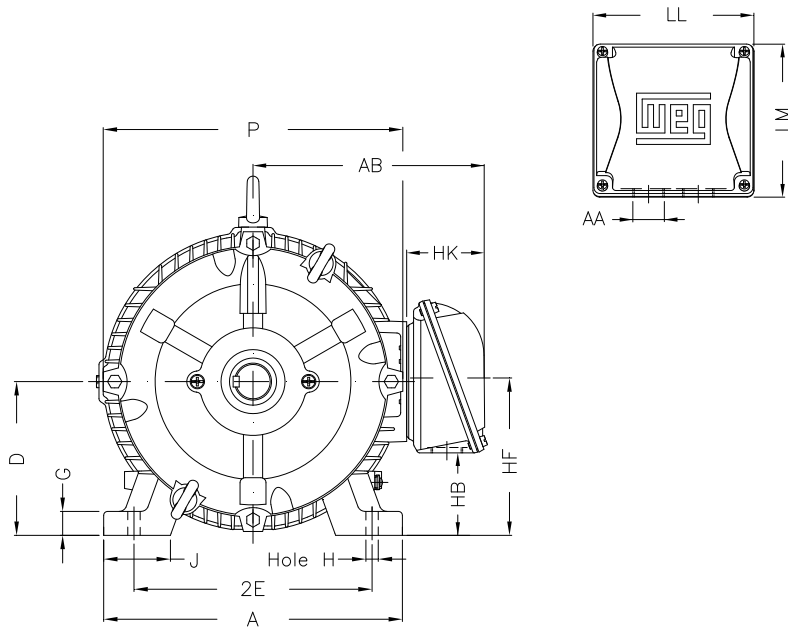

1 2 3 4 5 6 7 8

A

B

C

D

E

F

Notes: Downloaded from <http://dealerselectric.com>
Generated for Model #04018AT3ECT324T-W22

Performed by:

Checked:

Customer:

W22 Cooling Tower Motors: NEMA Premium - TEAO

Three-phase induction motor
Frame 324T - IP55

23-SEP-2016

2E 12.500	J 3.189	A 15.157	P 14.961	AB 12.575
2F 10.500	K 4.055	B 13.071	BA 5.250	U 2.125
N-W 5.250	ES 3.937	S 0.500	R 1.844	depth 0.500
D 8.000	G 1.300	HB 4.811	O 15.953	T 2.441
HF 8.708	HH 10.500	HK 4.705	H 0.657	C 28.575
LL 9.055	LM 8.661	AA NPT 2"	d1 A 4	