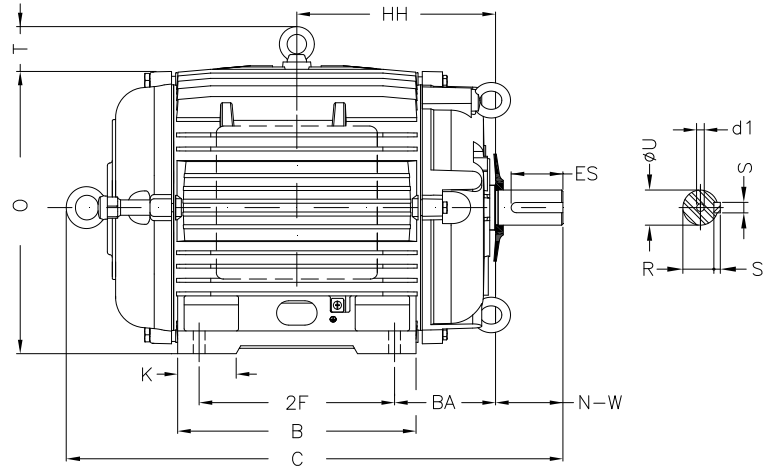

1 2 3 4 5 6 7 8

A

B

C

D

E

F

Notes: Downloaded from <http://dealerselectric.com>
Generated for Model #04018AT3ECT324T-W22

Performed by:

Checked:

Customer:

W22 Cooling Tower Motors: NEMA Premium - TEAO

Three-phase induction motor
Frame 324T - IP55

23-SEP-2016

2E 12.500	J 3.189	A 15.157	P 14.961	AB 12.575
2F 10.500	K 4.055	B 13.071	BA 5.250	U 2.125
N-W 5.250	ES 3.937	S 0.500	R 1.844	depth 0.500
D 8.000	G 1.300	HB 4.811	O 15.953	T 2.441
HF 8.708	HH 10.500	HK 4.705	H 0.657	C 28.575
LL 9.055	LM 8.661	AA NPT 2"	d1 A 4	