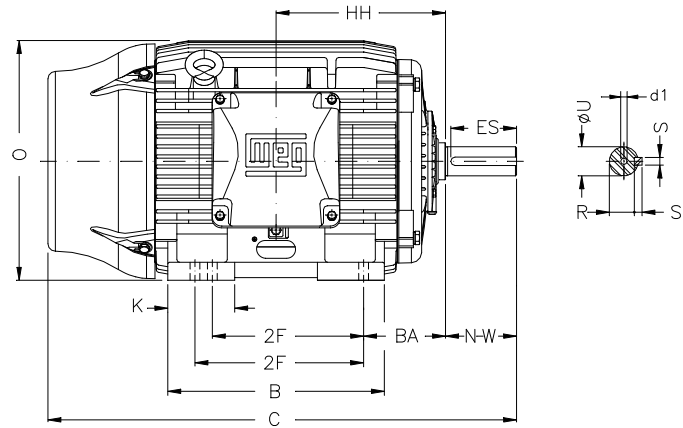

1 2 3 4 5 6 7 8

A

B

C

D

E

F

Notes: Downloaded from <http://dealerselectric.com>
Generated for Model #04012EG3E364T-W22

Performed by:

Checked:

Customer:

W22 Super Premium

Three-phase induction motor
Frame 364/5T - IP55

23-SEP-2016

2E 14.016	J 3.150	A 17.165	P 17.914	AB 16.016
2F 11.260/12.244	K 4.138	B 16.220	BA 5.875	FBA 11.708
U 2.375	N-W 5.874	ES 4.330	S 0.625	R 2.019
depth 0.625	D 9.000	G 1.480	HB 4.251	O 17.957
HH 11.988	HK 6.024	H 0.660	C 34.251	LL 10.591
LM 11.267	AA NPT 3"	d1 DUNC 3/4"-10		