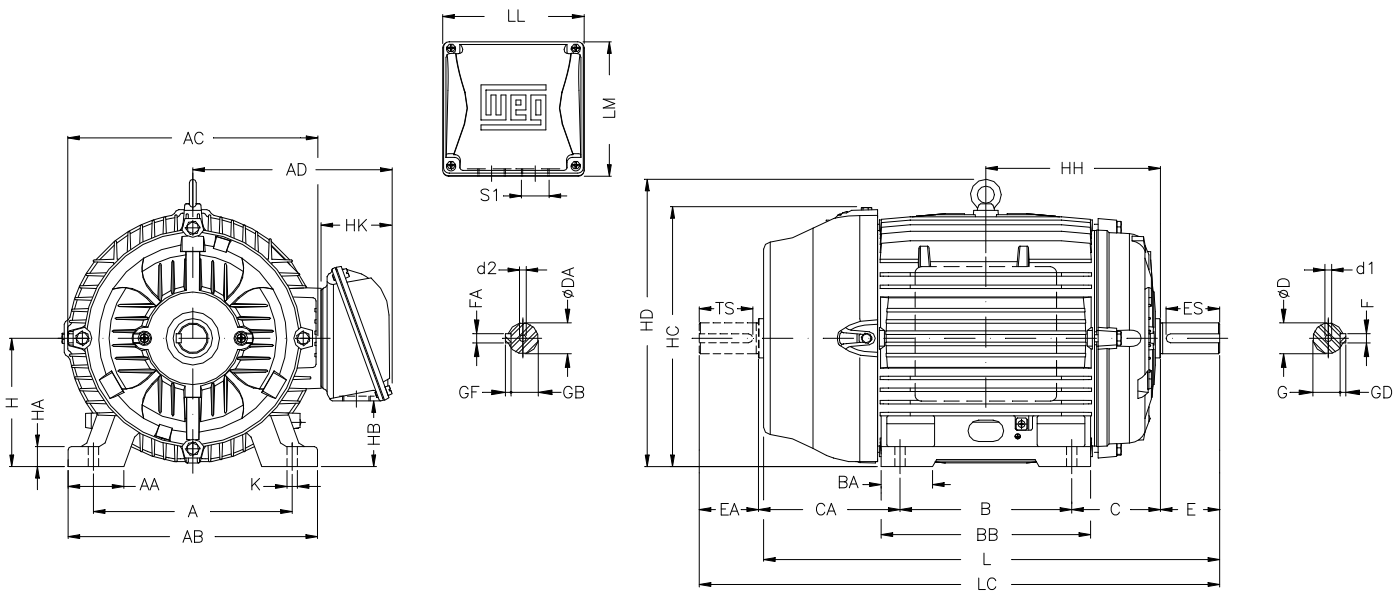

1 2 3 4 5 6 7 8

A

B

C

D

E

F

Notes: Downloaded from <http://dealerselectric.com>
Generated for Model #03736ET3Y200L-W22

Performed by:

Checked:

Customer:

Three-Phase: W22 IE3 IEC Tru-Metric - TEFC (IP55) Cast Iron Frame

Three-phase induction motor
Frame 200L - IP55

23-SEP-2016

A 318	AA 82	AB 385	AC 402	AD 319
B 305	BA 82	BB 370	C 133	CA 222
D 55m6	E 110	ES 80	F 16	G 49
GD 10	DA 48k6	EA 110	TS 80	FA 14
GB 42.5	GF 9	H 200	HA 30	HC 407
HD 464	K 18.5	L 767	LC 880	S1 2xM50x1,5
d1 DM20	d2 DM20			