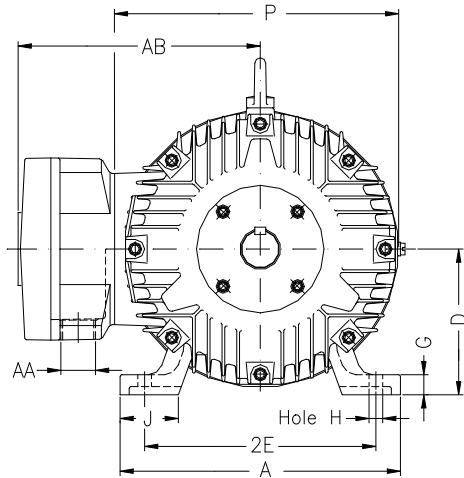

1 2 3 4 5 6 7 8

A

B

C

D

E

F

Notes: Downloaded from <http://dealerselectric.com>
Generated for Model #03036XT3E286TS

Performed by:

Checked:

Customer:

Three-Phase : Explosion Proof - NEMA Premium

Three-phase induction motor
Frame 286TS - IP55

23-SEP-2016

2E 11.000	A 13.780	2F 11.000	B 13.071	BA 4.750
J 3.150	K 2.953	P 14.094	ES 2.480	depth 0.375
S 0.375	N-W 3.250	U 1.625	R 1.406	AB 11.850
D 7.000	G 1.024	O 14.362	T 2.441	H 0.531
C 26.531	AA NPT 1 1/2"	d1 A 4	d2 A 4	