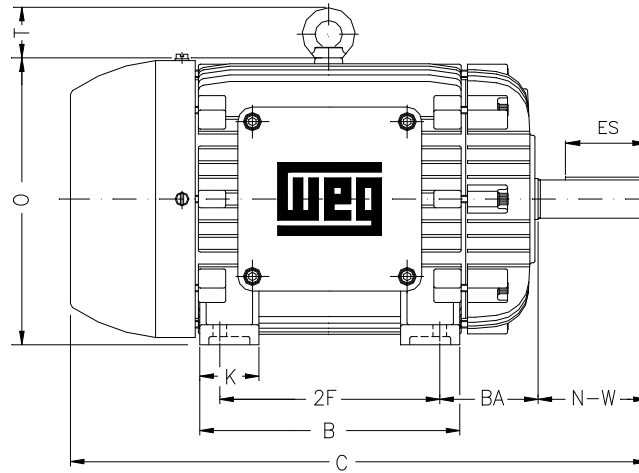

1 2 3 4 5 6 7 8

A

B

C

D

E

F

Notes: Downloaded from <http://dealerselectric.com>
Generated for Model #03036XT3E286TS

Performed by:

Checked:

Customer:

Three-Phase : Explosion Proof - NEMA Premium

Three-phase induction motor
Frame 286TS - IP55

23-SEP-2016

2E 11.000	A 13.780	2F 11.000	B 13.071	BA 4.750
J 3.150	K 2.953	P 14.094	ES 2.480	depth 0.375
S 0.375	N-W 3.250	U 1.625	R 1.406	AB 11.850
D 7.000	G 1.024	O 14.362	T 2.441	H 0.531
C 26.531	AA NPT 1 1/2"	d1 A 4	d2 A 4	