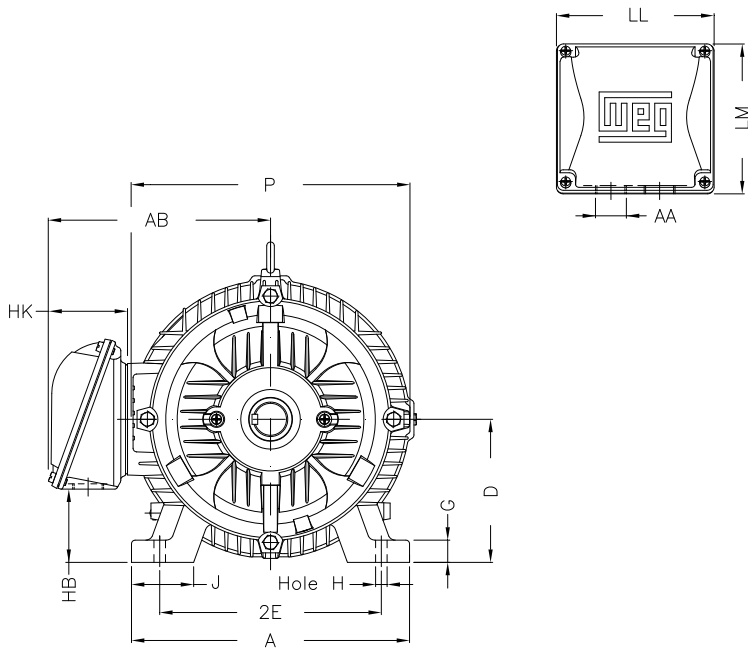

1 2 3 4 5 6 7 8

A

B

C

D

E

F

Notes: Downloaded from <http://dealerselectric.com>
Generated for Model #03036ET3E286TS-W22

Performed by:

Checked:

Customer:

W22 NEMA Premium - Ball Bearings

Three-phase induction motor
Frame 284/6TS - IP55

23-SEP-2016

2E 11.000	J 3.071	A 13.780	P 14.173	AB 11.073
2F 9.500/11.000	K 3.583	B 13.071	BA 4.750	FBA 7.876
U 1.625	N-W 3.250	ES 2.480	S 0.375	R 1.416
depth 0.375	D 7.000	G 1.023	HB 3.535	O 14.067
T 2.087	HF 7.000	HH 10.250	HK 3.976	H 0.531
C 26.557	LL 7.815	LM 7.480	AA NPT 1 1/2"	d1 A 4