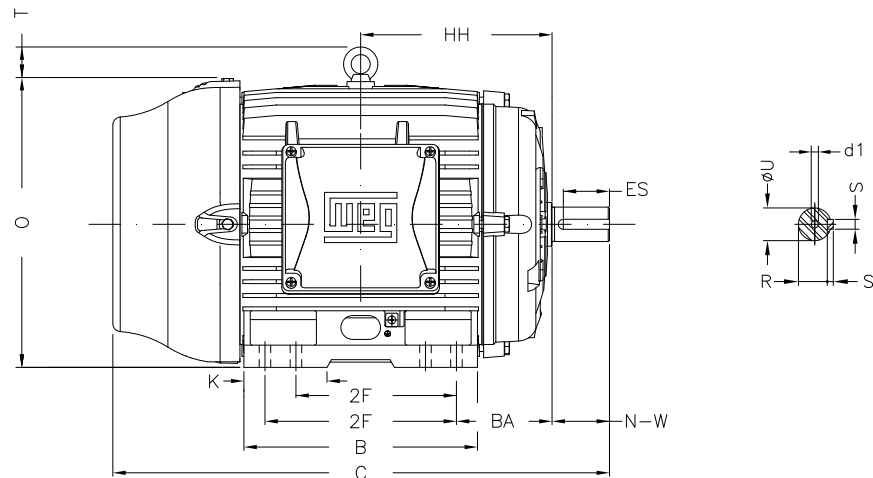

1 2 3 4 5 6 7 8

A

B

C

D

E

F

Notes: Downloaded from <http://dealerselectric.com>
Generated for Model #03036ET3E286TS-W22

Performed by:

Checked:

Customer:

W22 NEMA Premium - Ball Bearings

Three-phase induction motor
Frame 284/6TS - IP55

23-SEP-2016

2E 11.000	J 3.071	A 13.780	P 14.173	AB 11.073
2F 9.500/11.000	K 3.583	B 13.071	BA 4.750	FBA 7.876
U 1.625	N-W 3.250	ES 2.480	S 0.375	R 1.416
depth 0.375	D 7.000	G 1.023	HB 3.535	O 14.067
T 2.087	HF 7.000	HH 10.250	HK 3.976	H 0.531
C 26.557	LL 7.815	LM 7.480	AA NPT 1 1/2"	d1 A 4