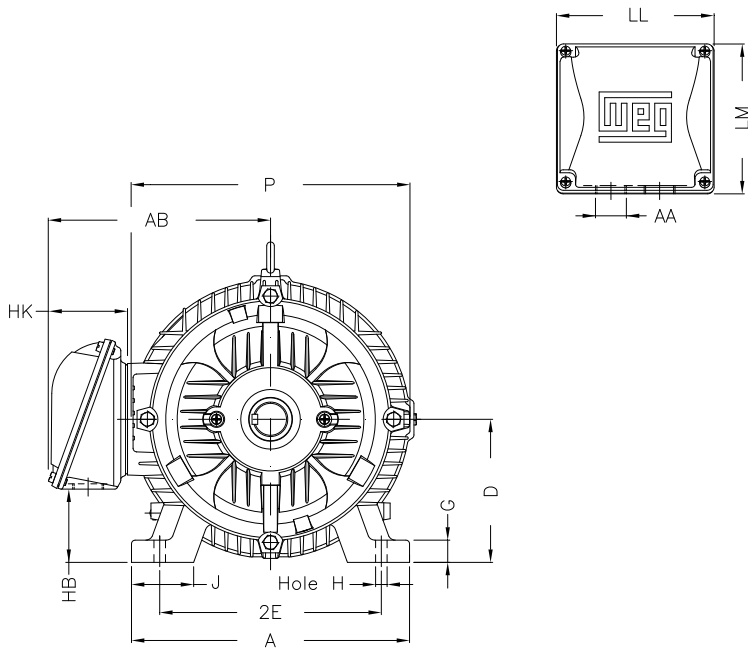

1 2 3 4 5 6 7 8

A

B

C

D

E

F

Notes: Downloaded from <http://dealerselectric.com>  
Generated for Model #03036EG3E286TS-W22

Performed by:

Checked:

Customer:

W22 Super Premium

Three-phase induction motor  
Frame 284/6TS - IP55

23-SEP-2016

2E 11.000	J 3.071	A 13.780	P 14.173	AB 11.073
2F 9.500/11.000	K 3.583	B 13.071	BA 4.750	FBA 7.876
U 1.625	N-W 3.250	ES 2.480	S 0.375	R 1.416
depth 0.375	D 7.000	G 1.023	HB 3.535	O 14.067
T 2.087	HF 7.000	HH 10.250	HK 3.976	H 0.531
C 26.557	LL 7.815	LM 7.480	AA NPT 1 1/2"	d1 A 4