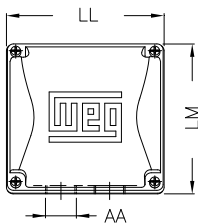

1 2 3 4 5 6 7 8

A

B

C

D

E

F

Notes: Downloaded from <http://dealerselectric.com>  
Generated for Model #03036EG3E286TS-W22

Performed by:

Checked:

Customer:

W22 Super Premium

Three-phase induction motor  
Frame 284/6TS - IP55

23-SEP-2016

2E 11.000	J 3.071	A 13.780	P 14.173	AB 11.073
2F 9.500/11.000	K 3.583	B 13.071	BA 4.750	FBA 7.876
U 1.625	N-W 3.250	ES 2.480	S 0.375	R 1.416
depth 0.375	D 7.000	G 1.023	HB 3.535	O 14.067
T 2.087	HF 7.000	HH 10.250	HK 3.976	H 0.531
C 26.557	LL 7.815	LM 7.480	AA NPT 1 1/2"	d1 A 4