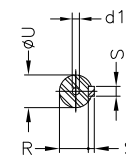

1 2 3 4 5 6 7 8

A

B

C

D

E

F

Notes: Downloaded from <http://dealerselectric.com>  
Generated for Model #03036EG3E286TS-W22

Performed by:

Checked:

Customer:

W22 Super Premium

Three-phase induction motor  
Frame 284/6TS - IP55

23-SEP-2016

2E 11.000	J 3.071	A 13.780	P 14.173	AB 11.073
2F 9.500/11.000	K 3.583	B 13.071	BA 4.750	FBA 7.876
U 1.625	N-W 3.250	ES 2.480	S 0.375	R 1.416
depth 0.375	D 7.000	G 1.023	HB 3.535	O 14.067
T 2.087	HF 7.000	HH 10.250	HK 3.976	H 0.531
C 26.557	LL 7.815	LM 7.480	AA NPT 1 1/2"	d1 A 4