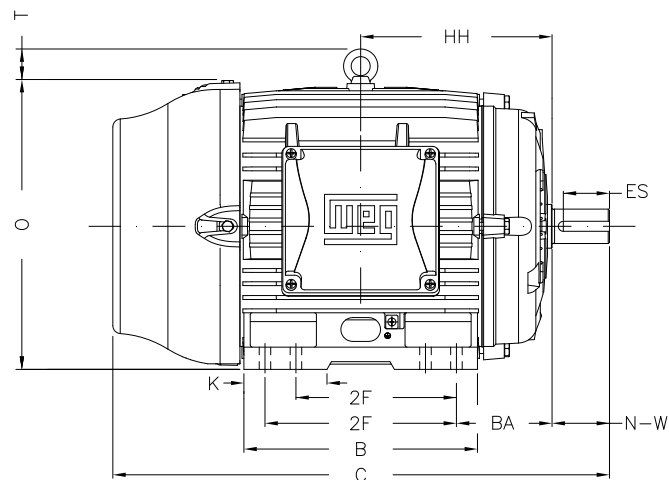

1 2 3 4 5 6 7 8

A

B

C

D

E

F

Notes: Downloaded from <http://dealerselectric.com>  
Generated for Model #03036EG3E286TS-W22

Performed by:

Checked:

Customer:

W22 Super Premium

Three-phase induction motor  
Frame 284/6TS - IP55

23-SEP-2016

2E 11.000	J 3.071	A 13.780	P 14.173	AB 11.073
2F 9.500/11.000	K 3.583	B 13.071	BA 4.750	FBA 7.876
U 1.625	N-W 3.250	ES 2.480	S 0.375	R 1.416
depth 0.375	D 7.000	G 1.023	HB 3.535	O 14.067
T 2.087	HF 7.000	HH 10.250	HK 3.976	H 0.531
C 26.557	LL 7.815	LM 7.480	AA NPT 1 1/2"	d1 A 4