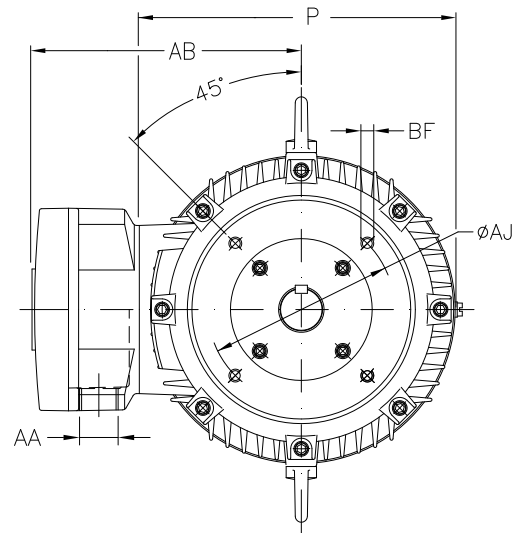

1 2 3 4 5 6 7 8

A

B

C

D

E

F

Notes: Downloaded from <http://dealerselectric.com>  
Generated for Model #03018XT3ER286TC

Performed by:

Checked:

Customer:

Three-Phase : Explosion Proof - NEMA Premium

Three-phase induction motor  
Frame 286T - IP55

23-SEP-2016

P	ES	S	depth	N-W
14.094	3.149	0.500	0.500	4.622
U	R	AB	C	AA
1.875	1.594	11.850	27.905	NPT 1 1/2"
d1	d2	Flange	AJ	AK
A 4	A 4	FC-228	9.000	10.500
BD	BF	BB	BC	AH
11.031	UNC 1/2"x13	0.250	0.250	4.375