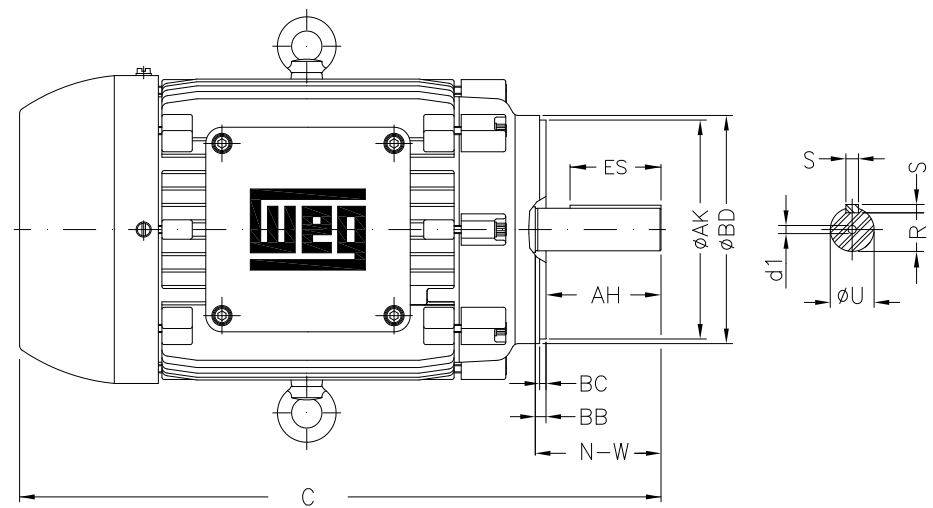

1 2 3 4 5 6 7 8

A

B

C

D

E

F

Notes: Downloaded from <http://dealerselectric.com>  
Generated for Model #03018XT3ER286TC

Performed by:

Checked:

Customer:

Three-Phase : Explosion Proof - NEMA Premium

Three-phase induction motor  
Frame 286T - IP55

23-SEP-2016

P	ES	S	depth	N-W
14.094	3.149	0.500	0.500	4.622
U	R	AB	C	AA
1.875	1.594	11.850	27.905	NPT 1 1/2"
d1	d2	Flange	AJ	AK
A 4	A 4	FC-228	9.000	10.500
BD	BF	BB	BC	AH
11.031	UNC 1/2"x13	0.250	0.250	4.375