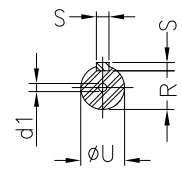

1 2 3 4 5 6 7 8

A
B
C
D
E
F

Notes: Downloaded from <http://dealerselectric.com>
Generated for Model #03018XT3E286TC

2E 11.000	A 13.780	2F 11.000	B 13.071	BA 4.750
J 3.150	K 2.953	P 14.094	ES 3.149	depth 0.500
S 0.500	N-W 4.622	U 1.875	R 1.594	AB 11.850
D 7.000	G 1.024	O 14.362	T 2.441	H 0.531
C 27.905	AA NPT 1 1/2"	d1 A 4	d2 A 4	Flange FC-228
AJ 9.000	AK 10.500	BD 11.031	BF UNC 1/2"x13	BB 0.250
BC 0.250	AH 4.375			

Performed by:

Checked:

Customer:

Three-Phase : Explosion Proof - NEMA Premium

Three-phase induction motor
Frame 286T - IP55

23-SEP-2016