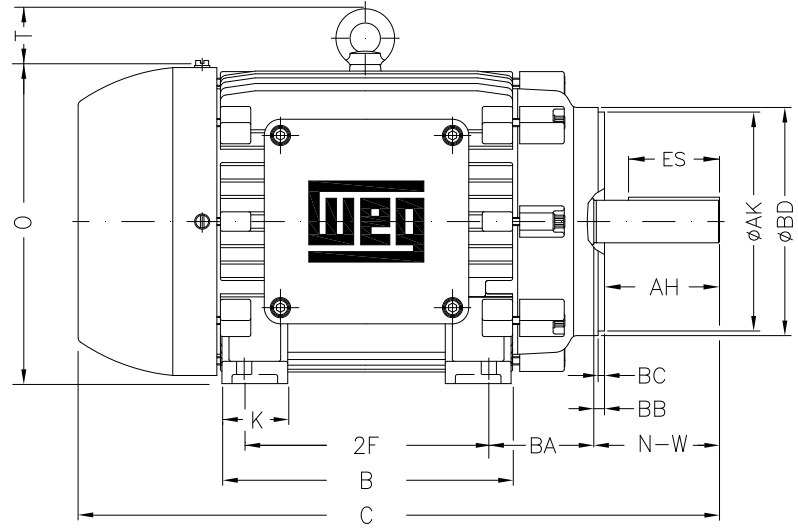

1 2 3 4 5 6 7 8

A
B
C
D
E
F

Notes: Downloaded from <http://dealerselectric.com>
Generated for Model #03018XT3E286TC

2E 11.000	A 13.780	2F 11.000	B 13.071	BA 4.750
J 3.150	K 2.953	P 14.094	ES 3.149	depth 0.500
S 0.500	N-W 4.622	U 1.875	R 1.594	AB 11.850
D 7.000	G 1.024	O 14.362	T 2.441	H 0.531
C 27.905	AA NPT 1 1/2"	d1 A 4	d2 A 4	Flange FC-228
AJ 9.000	AK 10.500	BD 11.031	BF UNC 1/2"x13	BB 0.250
BC 0.250	AH 4.375			

Performed by:

Checked:

Customer:

Three-Phase : Explosion Proof - NEMA Premium

Three-phase induction motor
Frame 286T - IP55

23-SEP-2016