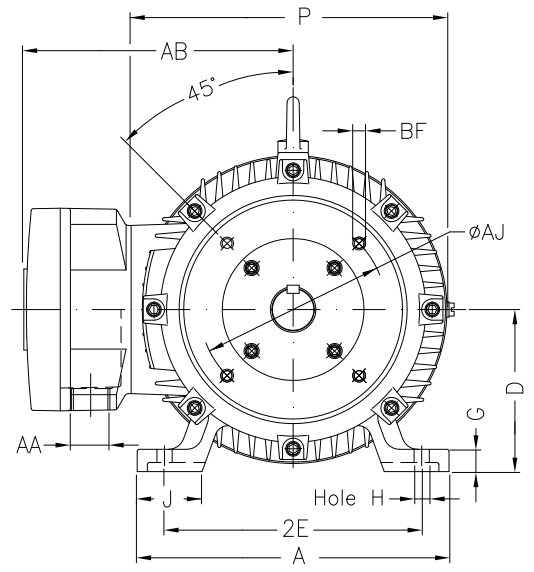

1 2 3 4 5 6 7 8

A
B
C
D
E
F

Notes: Downloaded from <http://dealerselectric.com>
Generated for Model #03018XT3E286TC

2E 11.000	A 13.780	2F 11.000	B 13.071	BA 4.750
J 3.150	K 2.953	P 14.094	ES 3.149	depth 0.500
S 0.500	N-W 4.622	U 1.875	R 1.594	AB 11.850
D 7.000	G 1.024	O 14.362	T 2.441	H 0.531
C 27.905	AA NPT 1 1/2"	d1 A 4	d2 A 4	Flange FC-228
AJ 9.000	AK 10.500	BD 11.031	BF UNC 1/2"x13	BB 0.250
BC 0.250	AH 4.375			

Performed by:

Checked:

Customer:

Three-Phase : Explosion Proof - NEMA Premium

Three-phase induction motor
Frame 286T - IP55

23-SEP-2016