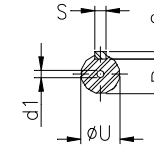

1 2 3 4 5 6 7 8

A

B

C

D

E

F

Notes: Downloaded from <http://dealerselectric.com>
Generated for Model #03018XT3E286T

Performed by:

Checked:

Customer:

Three-Phase : Explosion Proof - NEMA Premium

Three-phase induction motor
Frame 286T - IP55

23-SEP-2016

2E 11.000	A 13.780	2F 11.000	B 13.071	BA 4.750
J 3.150	K 2.953	P 14.094	ES 3.149	depth 0.500
S 0.500	N-W 4.622	U 1.875	R 1.594	AB 11.850
D 7.000	G 1.024	O 14.362	T 2.441	H 0.531
C 27.905	AA NPT 1 1/2"	d1 A 4	d2 A 4	