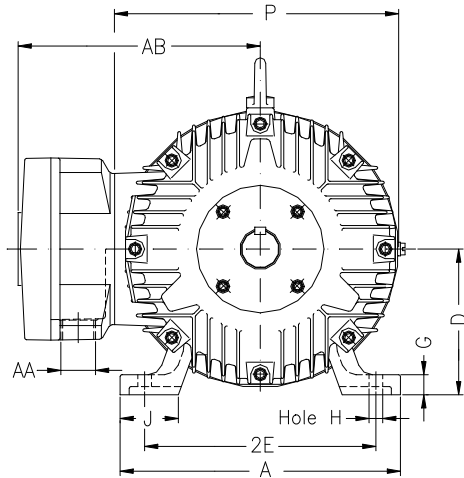

1 2 3 4 5 6 7 8

A

B

C

D

E

F

Notes: Downloaded from <http://dealerselectric.com>
Generated for Model #03018XT3E286T

Performed by:

Checked:

Customer:

Three-Phase : Explosion Proof - NEMA Premium

Three-phase induction motor
Frame 286T - IP55

23-SEP-2016

2E 11.000	A 13.780	2F 11.000	B 13.071	BA 4.750
J 3.150	K 2.953	P 14.094	ES 3.149	depth 0.500
S 0.500	N-W 4.622	U 1.875	R 1.594	AB 11.850
D 7.000	G 1.024	O 14.362	T 2.441	H 0.531
C 27.905	AA NPT 1 1/2"	d1 A 4	d2 A 4	