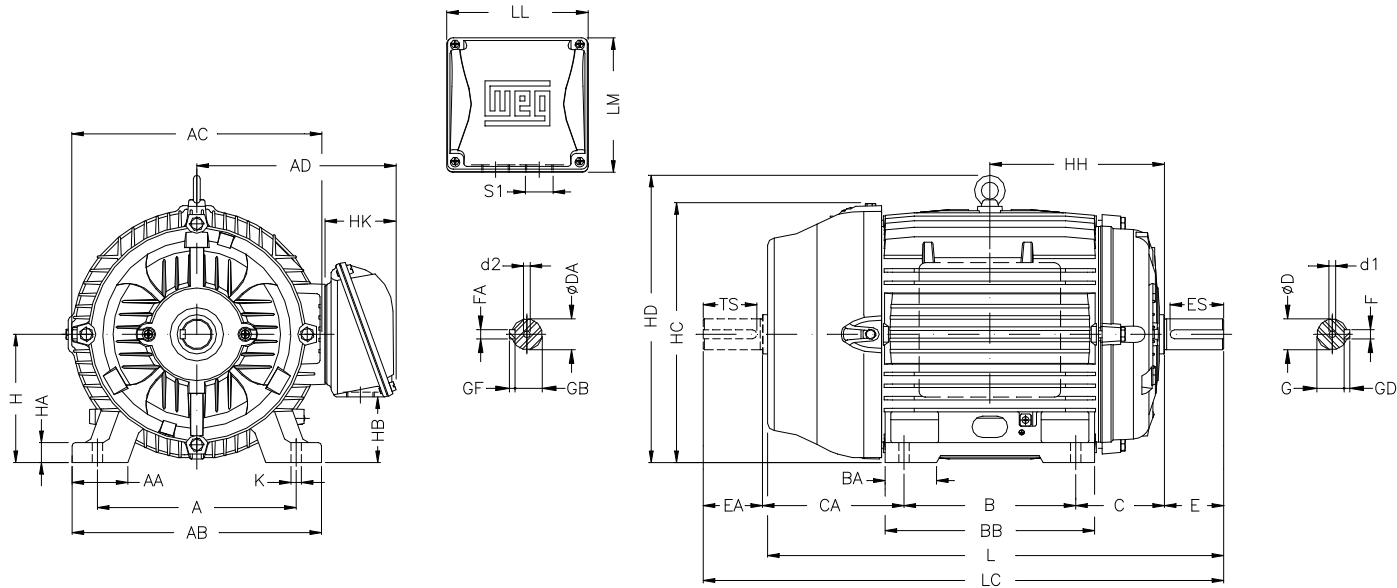

1 2 3 4 5 6 7 8

A

B

C

D

E

F

Notes: Downloaded from <http://dealerselectric.com>
Generated for Model #03018ET3Y200L-W22

A	AA	AB	AC	AD
318	82	385	402	319
B	BA	BB	C	CA
305	82	370	133	222
D	E	ES	F	G
55m6	110	80	16	49
GD	DA	EA	TS	FA
10	48k6	110	80	14
GB	GF	H	HA	HC
42.5	9	200	30	407
HD	K	L	LC	S1
464	18.5	767	880	2xM50x1,5
d1	d2			
DM20	DM20			

Performed by:	
Checked:	
Customer:	
Three-Phase: W22 IE3 IEC Tru-Metric - TEFC (IP55) Cast Iron Frame	
Three-phase induction motor Frame 200L - IP55	23-SEP-2016