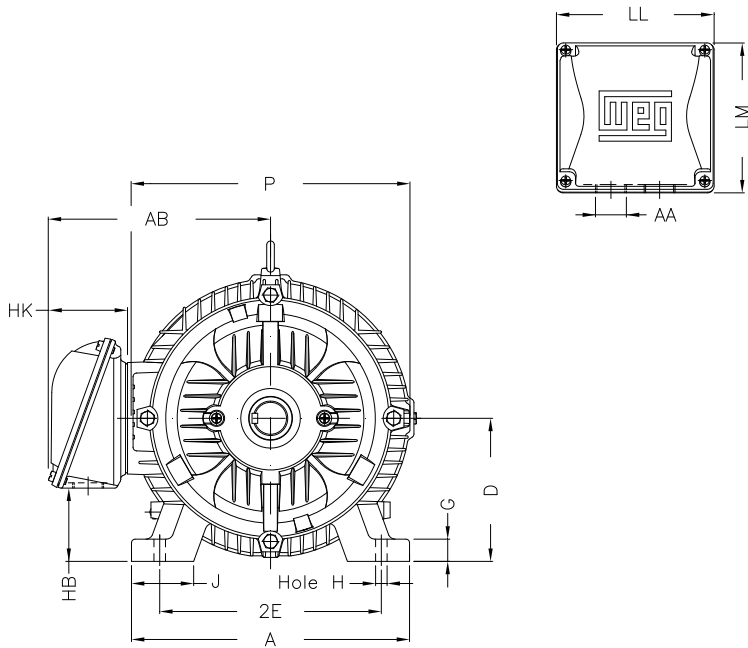

1 2 3 4 5 6 7 8

A

B

C

D

E

F

Notes: Downloaded from <http://dealerselectric.com>  
Generated for Model #03018ET3V286T-W22G

Performed by:

Checked:

Customer:

W22 General Purpose TEFC

Three-phase induction motor  
Frame 284/6T - IP55

23-SEP-2016

2E 11.000	J 3.071	A 13.780	P 14.173	AB 11.073
2F 9.500/11.000	K 3.583	B 13.071	BA 4.750	FBA 7.876
U 1.875	N-W 4.622	ES 3.149	S 0.500	R 1.594
depth 0.500	D 7.000	G 1.023	HB 3.535	O 14.067
T 2.087	HF 7.000	HH 10.250	HK 3.976	H 0.531
C 27.929	LL 7.815	LM 7.480	AA NPT 1 1/2"	d1 A 4