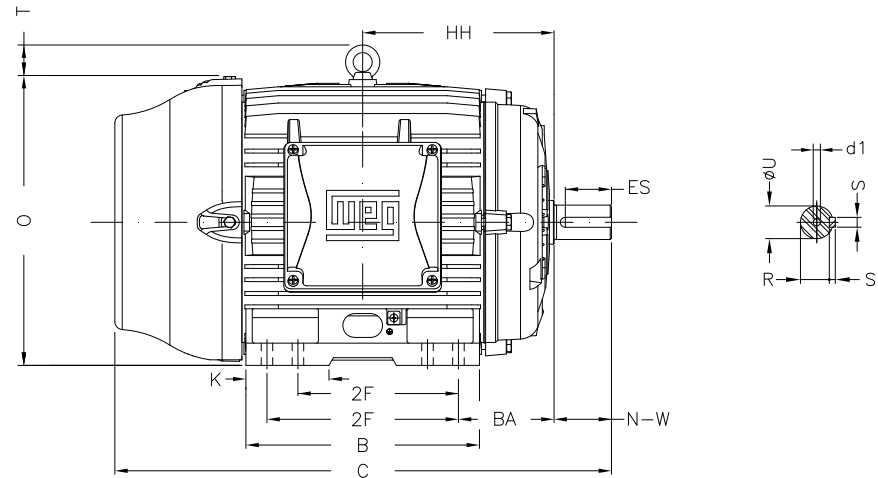

1 2 3 4 5 6 7 8

A

B

C

D

E

F

Notes: Downloaded from <http://dealerselectric.com>  
Generated for Model #03018ET3V286T-W22G

Performed by:

Checked:

Customer:

W22 General Purpose TEFC

Three-phase induction motor  
Frame 284/6T - IP55

23-SEP-2016

2E 11.000	J 3.071	A 13.780	P 14.173	AB 11.073
2F 9.500/11.000	K 3.583	B 13.071	BA 4.750	FBA 7.876
U 1.875	N-W 4.622	ES 3.149	S 0.500	R 1.594
depth 0.500	D 7.000	G 1.023	HB 3.535	O 14.067
T 2.087	HF 7.000	HH 10.250	HK 3.976	H 0.531
C 27.929	LL 7.815	LM 7.480	AA NPT 1 1/2"	d1 A 4