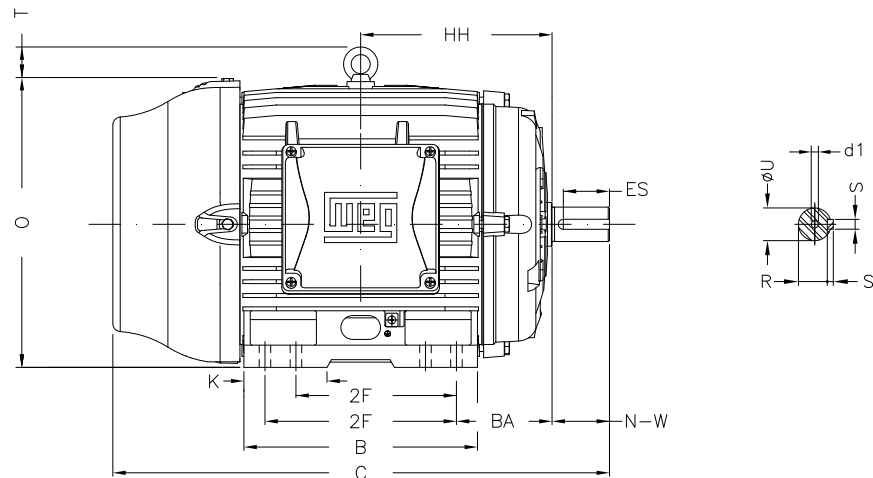

1 2 3 4 5 6 7 8

A

B

C

D

E

F

Notes: Downloaded from <http://dealerselectric.com>  
Generated for Model #02536ET3E284TS-W22G

Performed by:

Checked:

Customer:

W22 General Purpose TEFC

Three-phase induction motor  
Frame 284/6TS - IP55

23-SEP-2016

2E 11.000	J 3.071	A 13.780	P 14.173	AB 11.073
2F 9.500/11.000	K 3.583	B 13.071	BA 4.750	FBA 7.876
U 1.625	N-W 3.250	ES 2.480	S 0.375	R 1.416
depth 0.375	D 7.000	G 1.023	HB 3.535	O 14.067
T 2.087	HF 7.000	HH 10.250	HK 3.976	H 0.531
C 26.557	LL 7.815	LM 7.480	AA NPT 1 1/2"	d1 A 4