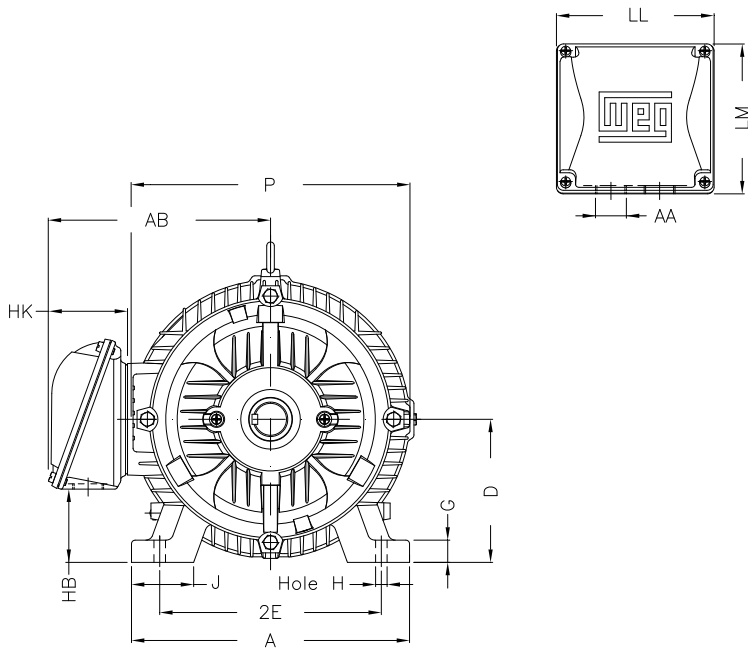

1 2 3 4 5 6 7 8

A

B

C

D

E

F

Notes: Downloaded from <http://dealerselectric.com>  
Generated for Model #02536ET3E284TS-W22G

Performed by:

Checked:

Customer:

W22 General Purpose TEFC

Three-phase induction motor  
Frame 284/6TS - IP55

23-SEP-2016

2E 11.000	J 3.071	A 13.780	P 14.173	AB 11.073
2F 9.500/11.000	K 3.583	B 13.071	BA 4.750	FBA 7.876
U 1.625	N-W 3.250	ES 2.480	S 0.375	R 1.416
depth 0.375	D 7.000	G 1.023	HB 3.535	O 14.067
T 2.087	HF 7.000	HH 10.250	HK 3.976	H 0.531
C 26.557	LL 7.815	LM 7.480	AA NPT 1 1/2"	d1 A 4