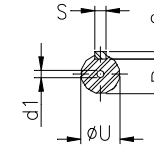

1 2 3 4 5 6 7 8

A

B

C

D

E

F

Notes: Downloaded from <http://dealerselectric.com>
Generated for Model #02518XT3H284T

Performed by:

Checked:

Customer:

Three-Phase : Explosion Proof - NEMA Premium

Three-phase induction motor
Frame 284T - IP55

23-SEP-2016

2E 11.000	A 13.780	2F 9.500	B 11.575	BA 4.750
J 3.150	K 2.953	P 14.094	ES 3.149	depth 0.500
S 0.500	N-W 4.622	U 1.875	R 1.594	AB 11.850
D 7.000	G 1.024	O 14.362	T 2.441	H 0.531
C 26.407	AA NPT 1 1/2"	d1 A 4	d2 A 4	