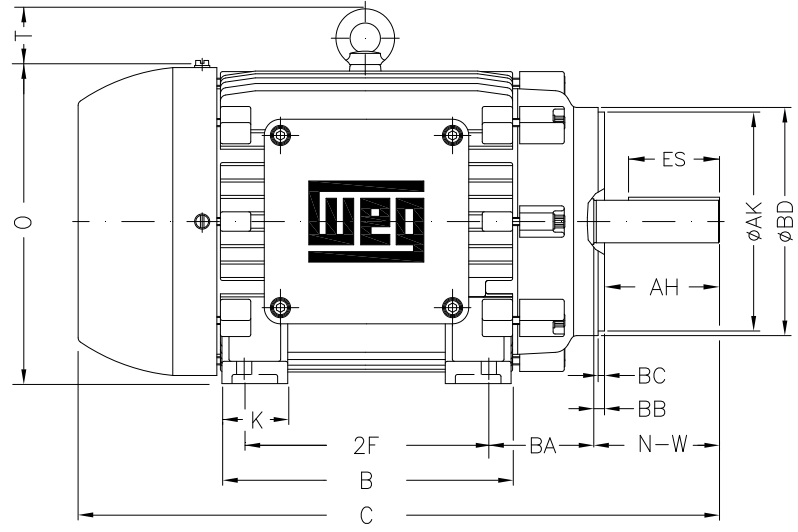

1 2 3 4 5 6 7 8

A

B

C

D

E

F

Notes: Downloaded from <http://dealerselectric.com>
Generated for Model #02518XT3E284TC

2E 11.000	A 13.780	2F 9.500	B 11.575	BA 4.750
J 3.150	K 2.953	P 14.094	ES 3.149	depth 0.500
S 0.500	N-W 4.622	U 1.875	R 1.594	AB 11.850
D 7.000	G 1.024	O 14.362	T 2.441	H 0.531
C 26.407	AA NPT 1 1/2"	d1 A 4	d2 A 4	Flange FC-228
AJ 9.000	AK 10.500	BD 11.031	BF UNC 1/2"x13	BB 0.250
BC 0.250	AH 4.375			

Performed by:

Checked:

Customer:

Three-Phase : Explosion Proof - NEMA Premium

Three-phase induction motor
Frame 284T - IP55

23-SEP-2016