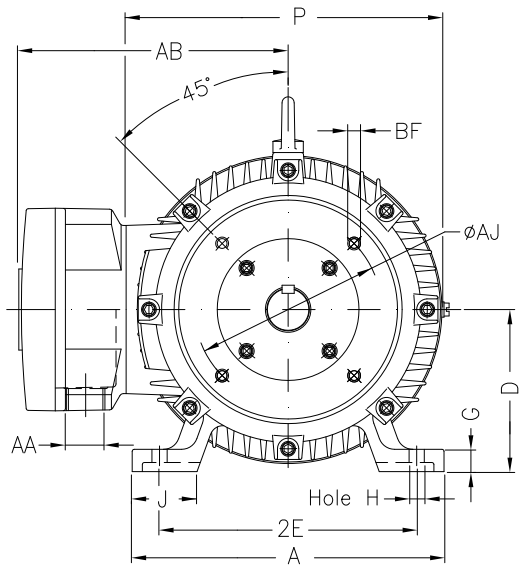

1 2 3 4 5 6 7 8

A

B

C

D

E

F

Notes: Downloaded from <http://dealerselectric.com>
Generated for Model #02518XT3E284TC

2E 11.000	A 13.780	2F 9.500	B 11.575	BA 4.750
J 3.150	K 2.953	P 14.094	ES 3.149	depth 0.500
S 0.500	N-W 4.622	U 1.875	R 1.594	AB 11.850
D 7.000	G 1.024	O 14.362	T 2.441	H 0.531
C 26.407	AA NPT 1 1/2"	d1 A 4	d2 A 4	Flange FC-228
AJ 9.000	AK 10.500	BD 11.031	BF UNC 1/2"x13	BB 0.250
BC 0.250	AH 4.375			

Performed by:

Checked:

Customer:

Three-Phase : Explosion Proof - NEMA Premium

Three-phase induction motor
Frame 284T - IP55

23-SEP-2016