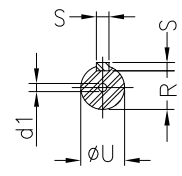

1 2 3 4 5 6 7 8

A

B

C

D

E

F

Notes: Downloaded from <http://dealerselectric.com>
Generated for Model #02518XT3E284TC

2E 11.000	A 13.780	2F 9.500	B 11.575	BA 4.750
J 3.150	K 2.953	P 14.094	ES 3.149	depth 0.500
S 0.500	N-W 4.622	U 1.875	R 1.594	AB 11.850
D 7.000	G 1.024	O 14.362	T 2.441	H 0.531
C 26.407	AA NPT 1 1/2"	d1 A 4	d2 A 4	Flange FC-228
AJ 9.000	AK 10.500	BD 11.031	BF UNC 1/2"x13	BB 0.250
BC 0.250	AH 4.375			

Performed by:

Checked:

Customer:

Three-Phase : Explosion Proof - NEMA Premium

Three-phase induction motor
Frame 284T - IP55

23-SEP-2016