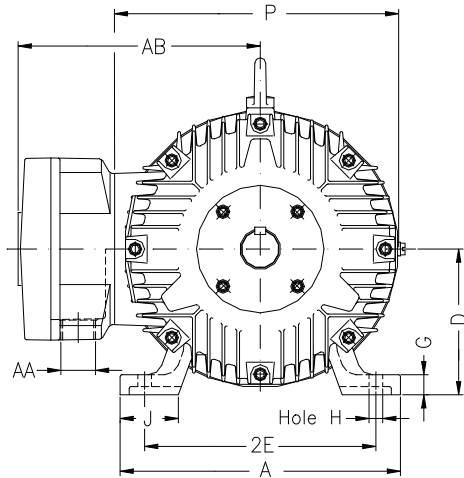

1 2 3 4 5 6 7 8

A

B

C

D

E

F

Notes: Downloaded from <http://dealerselectric.com>
Generated for Model #02518XT3E284T

Performed by:

Checked:

Customer:

Three-Phase : Explosion Proof - NEMA Premium

Three-phase induction motor
Frame 284T - IP55

23-SEP-2016

2E 11.000	A 13.780	2F 9.500	B 11.575	BA 4.750
J 3.150	K 2.953	P 14.094	ES 3.149	depth 0.500
S 0.500	N-W 4.622	U 1.875	R 1.594	AB 11.850
D 7.000	G 1.024	O 14.362	T 2.441	H 0.531
C 26.407	AA NPT 1 1/2"	d1 A 4	d2 A 4	