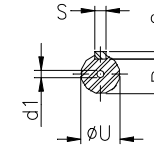

1 2 3 4 5 6 7 8

A

B

C

D

E

F

Notes: Downloaded from <http://dealerselectric.com>
Generated for Model #02518XT3E284T

Performed by:

Checked:

Customer:

Three-Phase : Explosion Proof - NEMA Premium

Three-phase induction motor
Frame 284T - IP55

23-SEP-2016

2E 11.000	A 13.780	2F 9.500	B 11.575	BA 4.750
J 3.150	K 2.953	P 14.094	ES 3.149	depth 0.500
S 0.500	N-W 4.622	U 1.875	R 1.594	AB 11.850
D 7.000	G 1.024	O 14.362	T 2.441	H 0.531
C 26.407	AA NPT 1 1/2"	d1 A 4	d2 A 4	