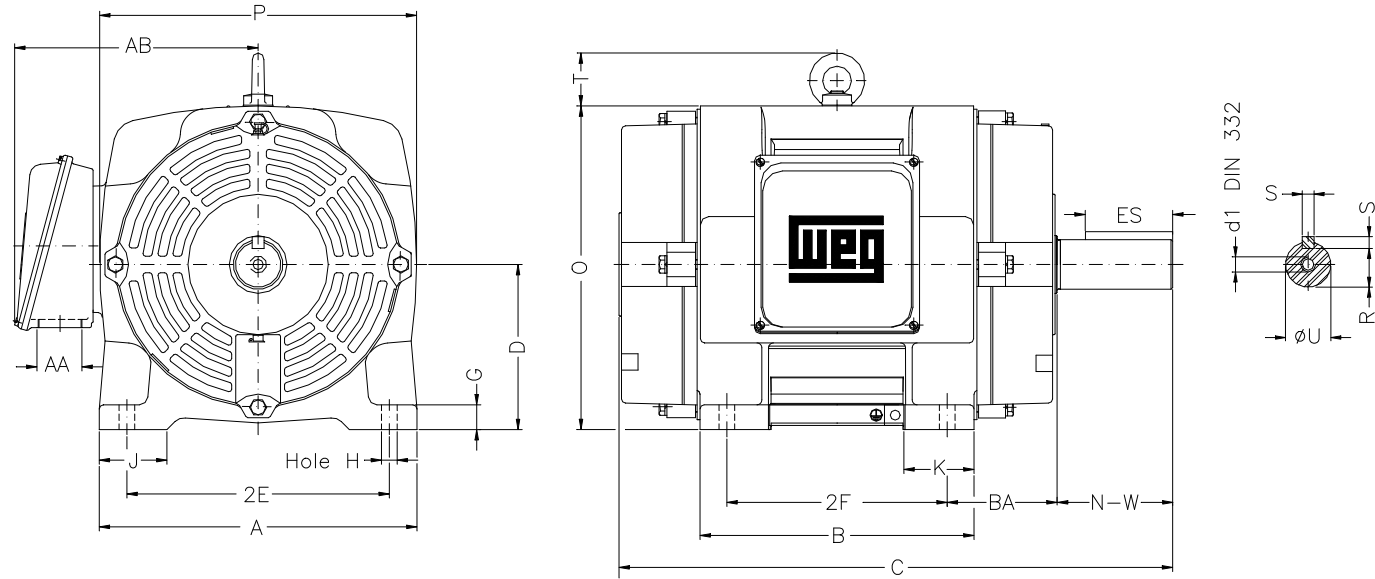

1 2 3 4 5 6 7 8

A

B

C

D

E

F

Notes: Downloaded from <http://dealerselectric.com>
Generated for Model #025180T3E284T-G

Performed by:

Checked:

Customer:

ODP General Purpose

Three-phase induction motor
Frame 284T - IP23

23-SEP-2016

2E 11.000	A 13.780	2F 9.500	B 11.574	BA 4.750
J 3.150	K 2.960	P 13.700	ES 3.149	depth 0.500
S 0.500	D 7.000	N-W 4.622	G 1.102	U 1.875
O 13.858	T 2.165	R 1.594	H 0.531	AB 10.886
C 23.386	AA NPT 1 1/2"	d1 A 4		