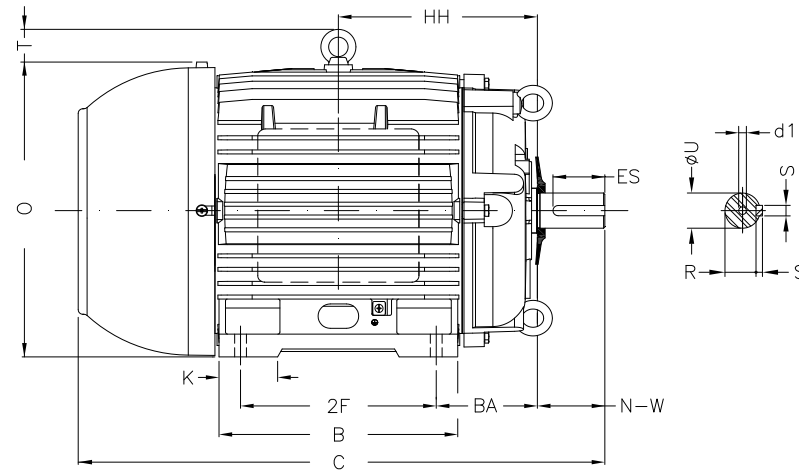

1 2 3 4 5 6 7 8

A

B

C

D

E

F

Notes: Downloaded from <http://dealerselectric.com>  
Generated for Model #02518ET3PCT284T-W22

Performed by:

Checked:

Customer:

W22 Cooling Tower Motors: NEMA Premium - TEFC

Three-phase induction motor  
Frame 284T - IP55

23-SEP-2016

2E 11.000	J 3.071	A 13.780	P 13.780	AB 11.073
2F 9.500	K 3.583	B 11.575	BA 4.750	U 1.875
N-W 4.622	ES 3.149	S 0.500	R 1.594	depth 0.500
D 7.000	G 1.023	HB 3.535	O 14.067	T 2.087
HF 7.000	HH 9.500	HK 3.976	H 0.531	C 26.433
LL 7.815	LM 7.480	AA NPT 1 1/2"	d1 A 4	d2 A 4