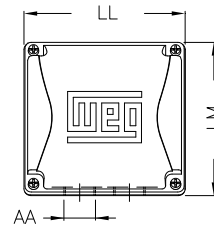

1 2 3 4 5 6 7 8

A

B

C

D

E

F

Notes: Downloaded from <http://dealerselectric.com>  
Generated for Model #02518ET3PCT284T-W22

Performed by:

Checked:

Customer:

W22 Cooling Tower Motors: NEMA Premium - TEFC

Three-phase induction motor  
Frame 284T - IP55

23-SEP-2016

2E 11.000	J 3.071	A 13.780	P 13.780	AB 11.073
2F 9.500	K 3.583	B 11.575	BA 4.750	U 1.875
N-W 4.622	ES 3.149	S 0.500	R 1.594	depth 0.500
D 7.000	G 1.023	HB 3.535	O 14.067	T 2.087
HF 7.000	HH 9.500	HK 3.976	H 0.531	C 26.433
LL 7.815	LM 7.480	AA NPT 1 1/2"	d1 A 4	d2 A 4