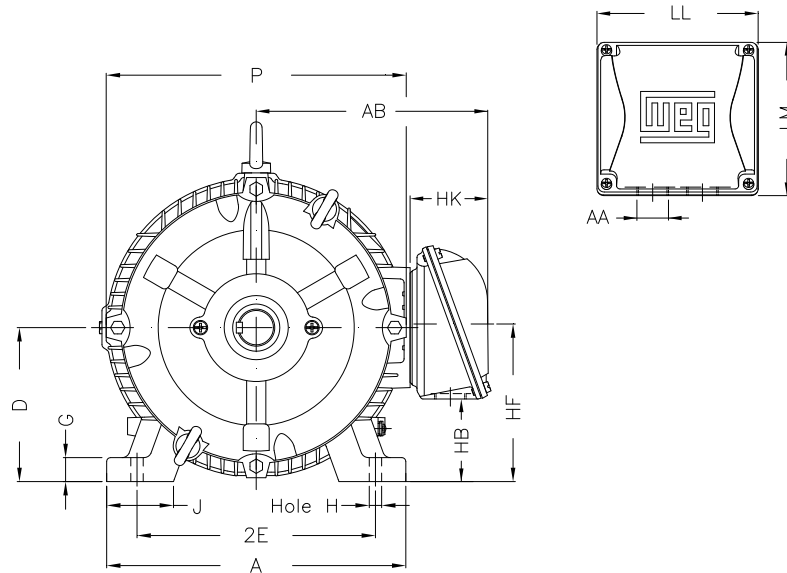

1 2 3 4 5 6 7 8

A

B

C

D

E

F

Notes: Downloaded from <http://dealerselectric.com>  
Generated for Model #02518ET3PCT284T-W22

Performed by:

Checked:

Customer:

W22 Cooling Tower Motors: NEMA Premium - TEFC

Three-phase induction motor  
Frame 284T - IP55

23-SEP-2016

2E 11.000	J 3.071	A 13.780	P 13.780	AB 11.073
2F 9.500	K 3.583	B 11.575	BA 4.750	U 1.875
N-W 4.622	ES 3.149	S 0.500	R 1.594	depth 0.500
D 7.000	G 1.023	HB 3.535	O 14.067	T 2.087
HF 7.000	HH 9.500	HK 3.976	H 0.531	C 26.433
LL 7.815	LM 7.480	AA NPT 1 1/2"	d1 A 4	d2 A 4