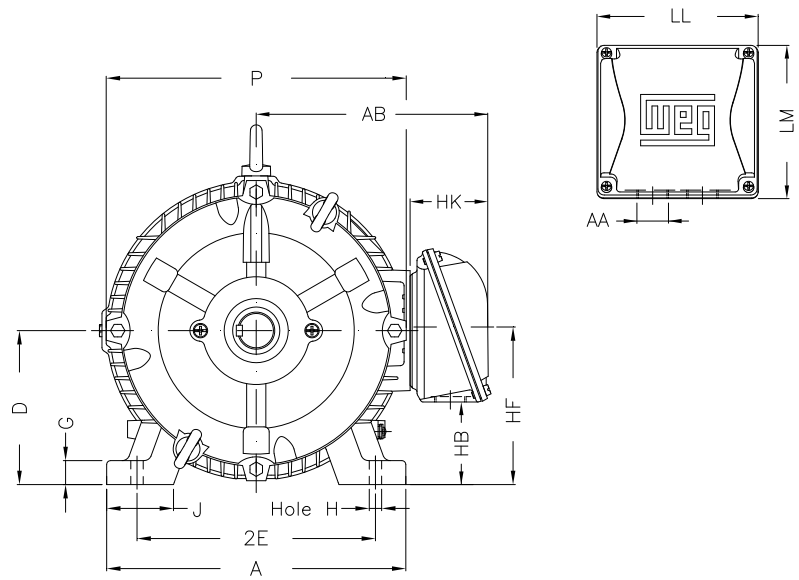

1 2 3 4 5 6 7 8

A
B
C
D
E
F

Notes: Downloaded from <http://dealerselectric.com>
Generated for Model #02518ET3ECT284T-W22

Performed by:

Checked:

Customer:

W22 Cooling Tower Motors: NEMA Premium - TEFC

Three-phase induction motor
Frame 284T - IP55

23-SEP-2016

2E 11.000	J 3.071	A 13.780	P 13.780	AB 11.073
2F 9.500	K 3.583	B 11.575	BA 4.750	U 1.875
N-W 4.622	ES 3.149	S 0.500	R 1.594	depth 0.500
D 7.000	G 1.023	HB 3.535	O 14.067	T 2.087
HF 7.000	HH 9.500	HK 3.976	H 0.531	C 26.433
LL 7.815	LM 7.480	AA NPT 1 1/2"	d1 A 4	d2 A 4