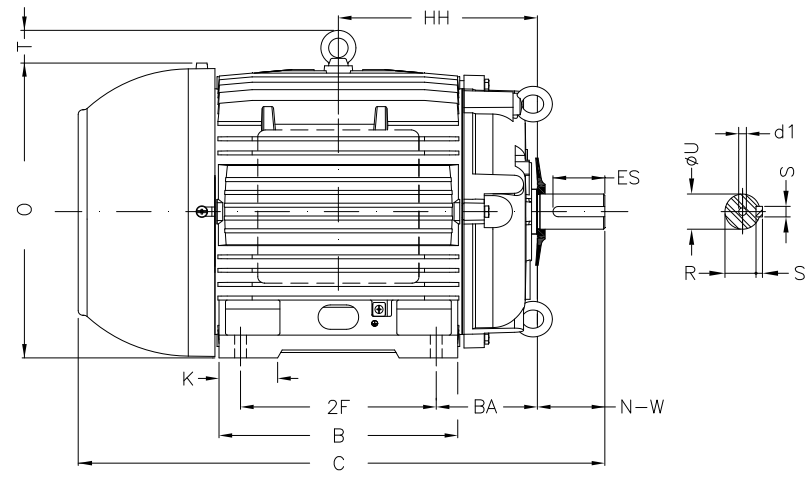

1 2 3 4 5 6 7 8

A
B
C
D
E
F

Notes: Downloaded from <http://dealerselectric.com>
Generated for Model #02518ET3ECT284T-W22

Performed by:

Checked:

Customer:

W22 Cooling Tower Motors: NEMA Premium - TEFC

Three-phase induction motor
Frame 284T - IP55

23-SEP-2016

2E 11.000	J 3.071	A 13.780	P 13.780	AB 11.073
2F 9.500	K 3.583	B 11.575	BA 4.750	U 1.875
N-W 4.622	ES 3.149	S 0.500	R 1.594	depth 0.500
D 7.000	G 1.023	HB 3.535	O 14.067	T 2.087
HF 7.000	HH 9.500	HK 3.976	H 0.531	C 26.433
LL 7.815	LM 7.480	AA NPT 1 1/2"	d1 A 4	d2 A 4