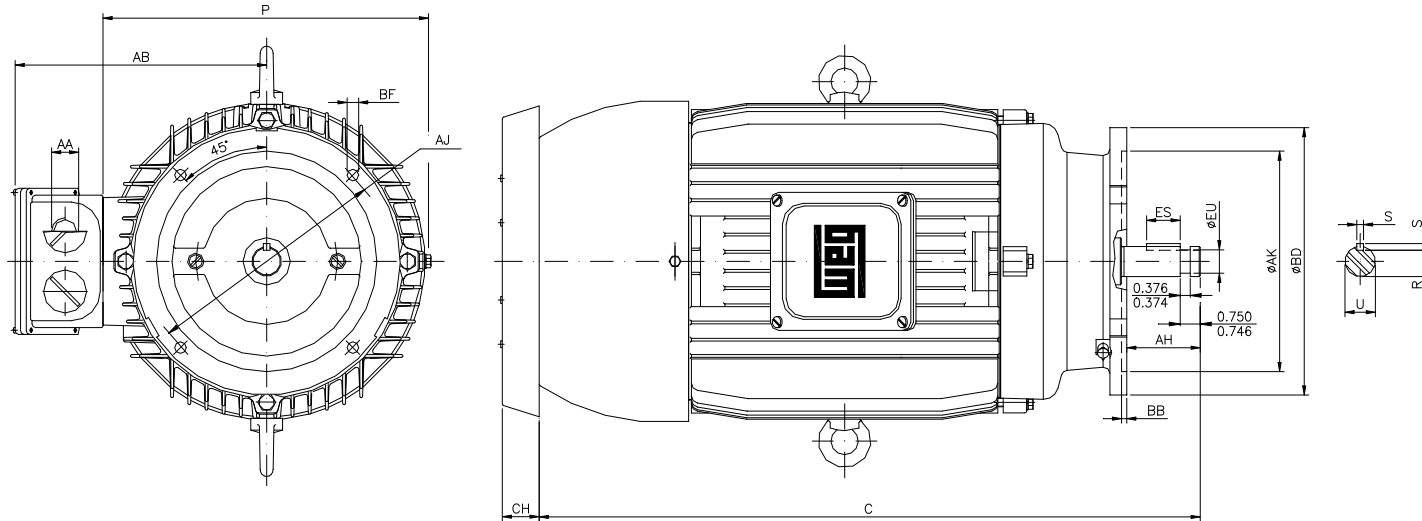

1 2 3 4 5 6 7 8

A

B

C

D

E

F

Notes: Downloaded from <http://dealerselectric.com>  
Generated for Model #02518EP3E284HPH

Performed by:

Checked:

Customer:

P-Base Motors : High Efficiency

Three-phase induction motor  
Frame 284HPH - IP55

23-SEP-2016

ES 3.150	S 0.375	EU 1.250	U 1.625	R 1.415
P 14.094	AH 4.500	AB 10.866	C 28.100	CH 2.244
AA NPT 1 1/2"	Flange D-406	AJ 14.750	AK 13.500	BD 16.500
BF 0.687	BB 0.250			