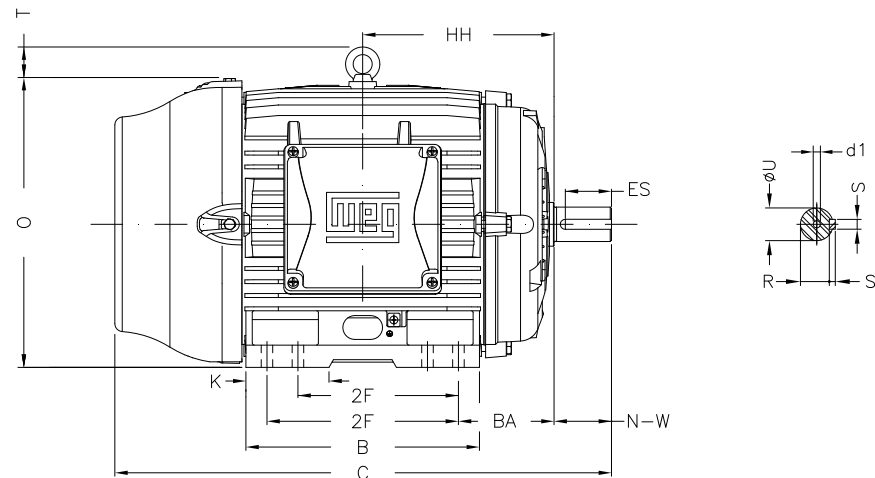

1 2 3 4 5 6 7 8

A

B

C

D

E

F

Notes: Downloaded from <http://dealerselectric.com>
Generated for Model #02518EG3E284T-W22

Performed by:

Checked:

Customer:

W22 Super Premium

Three-phase induction motor
Frame 284/6T - IP55

23-SEP-2016

2E 11.000	J 3.071	A 13.780	P 14.173	AB 11.073
2F 9.500/11.000	K 3.583	B 13.071	BA 4.750	FBA 7.876
U 1.875	N-W 4.622	ES 3.149	S 0.500	R 1.594
depth 0.500	D 7.000	G 1.023	HB 3.535	O 14.067
T 2.087	HF 7.000	HH 10.250	HK 3.976	H 0.531
C 27.929	LL 7.815	LM 7.480	AA NPT 1 1/2"	d1 A 4