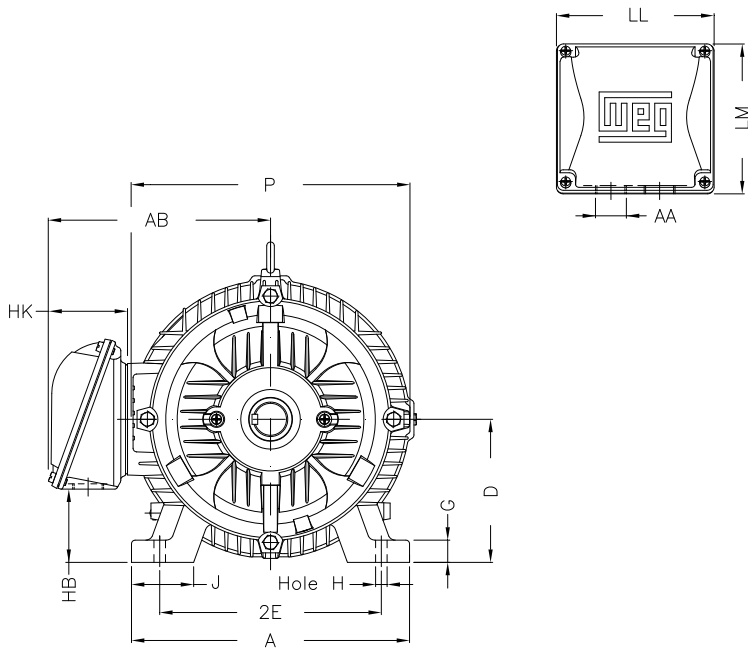

1 2 3 4 5 6 7 8

A

B

C

D

E

F

Notes: Downloaded from <http://dealerselectric.com>
Generated for Model #02518EG3E284T-W22

Performed by:

Checked:

Customer:

W22 Super Premium

Three-phase induction motor
Frame 284/6T - IP55

23-SEP-2016

2E 11.000	J 3.071	A 13.780	P 14.173	AB 11.073
2F 9.500/11.000	K 3.583	B 13.071	BA 4.750	FBA 7.876
U 1.875	N-W 4.622	ES 3.149	S 0.500	R 1.594
depth 0.500	D 7.000	G 1.023	HB 3.535	O 14.067
T 2.087	HF 7.000	HH 10.250	HK 3.976	H 0.531
C 27.929	LL 7.815	LM 7.480	AA NPT 1 1/2"	d1 A 4