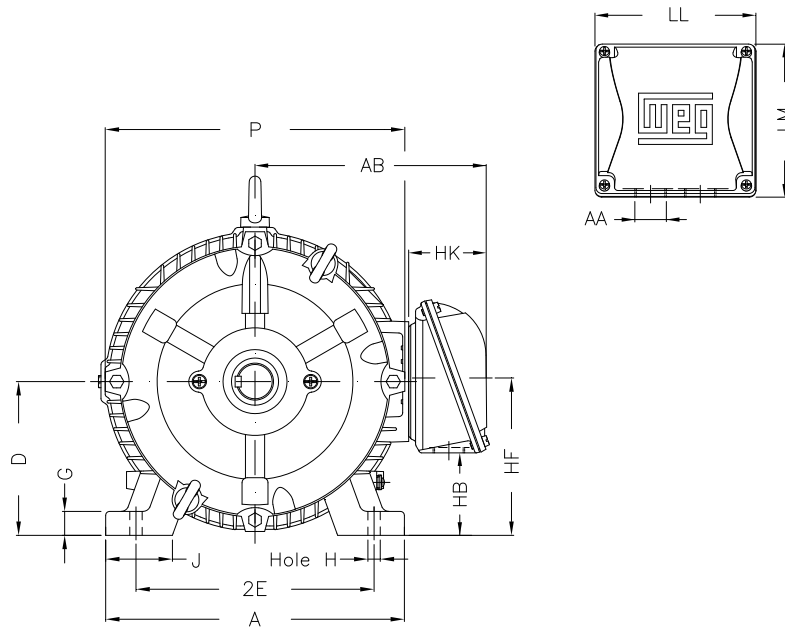

1 2 3 4 5 6 7 8

A

B

C

D

E

F

Notes: Downloaded from <http://dealerselectric.com>
Generated for Model #02518AT3PCT284T-W22

Performed by:

Checked:

Customer:

W22 Cooling Tower Motors: NEMA Premium - TEAO

Three-phase induction motor
Frame 284T - IP55

23-SEP-2016

2E 11.000	J 3.071	A 13.780	P 13.780	AB 11.073
2F 9.500	K 3.583	B 11.575	BA 4.750	U 1.875
N-W 4.622	ES 3.149	S 0.500	R 1.594	depth 0.500
D 7.000	G 1.023	HB 3.535	O 14.067	T 2.087
HF 7.000	HH 9.500	HK 3.976	H 0.531	C 25.418
LL 7.815	LM 7.480	AA NPT 1 1/2"	d1 A4	