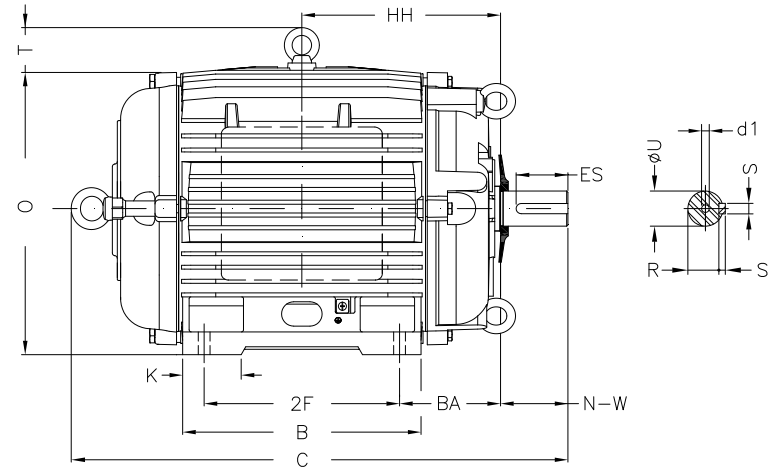

1 2 3 4 5 6 7 8

A

B

C

D

E

F

Notes: Downloaded from <http://dealerselectric.com>
Generated for Model #02518AT3PCT284T-W22

Performed by:

Checked:

Customer:

W22 Cooling Tower Motors: NEMA Premium - TEAO

Three-phase induction motor
Frame 284T - IP55

23-SEP-2016

2E 11.000	J 3.071	A 13.780	P 13.780	AB 11.073
2F 9.500	K 3.583	B 11.575	BA 4.750	U 1.875
N-W 4.622	ES 3.149	S 0.500	R 1.594	depth 0.500
D 7.000	G 1.023	HB 3.535	O 14.067	T 2.087
HF 7.000	HH 9.500	HK 3.976	H 0.531	C 25.418
LL 7.815	LM 7.480	AA NPT 1 1/2"	d1 A4	