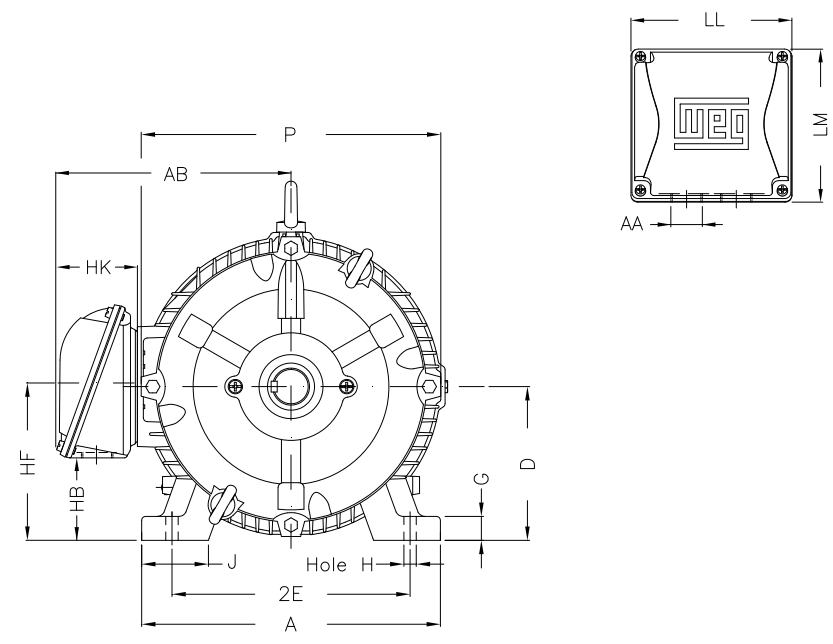

1 2 3 4 5 6 7 8

A
B
C
D
E
F

Notes: Downloaded from <http://dealerselectric.com>
Generated for Model #02518AT3ECT284TF1-W2

Performed by:

Checked:

Customer:

W22 Cooling Tower Motors: NEMA Premium - TEAO

Three-phase induction motor
Frame 284T - IP55

23-SEP-2016

2E 11.000	J 3.071	A 13.780	P 13.780	AB 11.073
2F 9.500	K 3.583	B 11.575	BA 4.750	U 1.875
N-W 4.622	ES 3.149	S 0.500	R 1.594	depth 0.500
D 7.000	G 1.023	HB 3.535	O 14.067	T 2.087
HF 7.000	HH 9.500	HK 3.976	H 0.531	C 25.418
LL 7.815	LM 7.480	AA NPT 1 1/2"	d1 A 4	