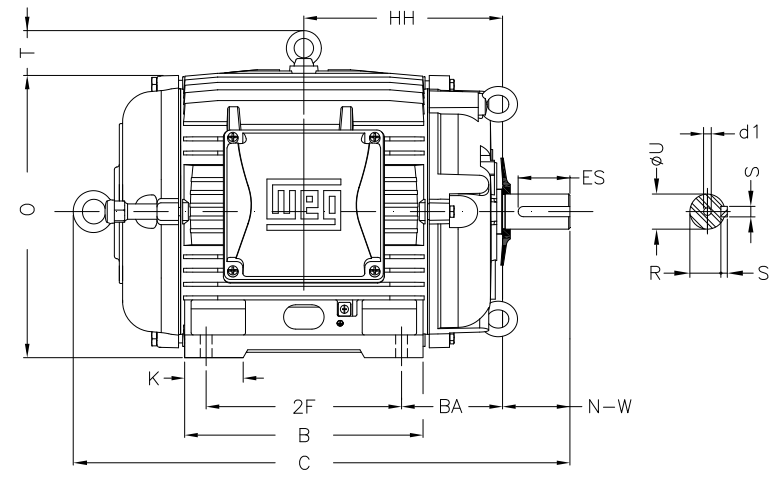

1 2 3 4 5 6 7 8

A
B
C
D
E
F

Notes: Downloaded from <http://dealerselectric.com>
Generated for Model #02518AT3ECT284TF1-W2

Performed by:

Checked:

Customer:

W22 Cooling Tower Motors: NEMA Premium - TEAO

Three-phase induction motor
Frame 284T - IP55

23-SEP-2016

2E 11.000	J 3.071	A 13.780	P 13.780	AB 11.073
2F 9.500	K 3.583	B 11.575	BA 4.750	U 1.875
N-W 4.622	ES 3.149	S 0.500	R 1.594	depth 0.500
D 7.000	G 1.023	HB 3.535	O 14.067	T 2.087
HF 7.000	HH 9.500	HK 3.976	H 0.531	C 25.418
LL 7.815	LM 7.480	AA NPT 1 1/2"	d1 A 4	