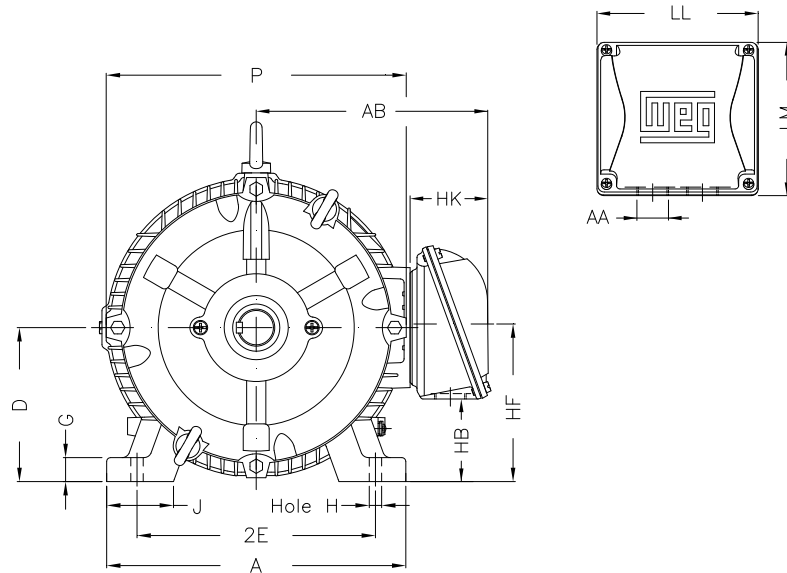

1 2 3 4 5 6 7 8

A

B

C

D

E

F

Notes: Downloaded from <http://dealerselectric.com>  
Generated for Model #02512ET3PCT324T-W22

Performed by:

Checked:

Customer:

W22 Cooling Tower Motors: NEMA Premium - TEFC

Three-phase induction motor  
Frame 324T - IP55

23-SEP-2016

2E 12.500	J 3.189	A 15.157	P 14.961	AB 12.575
2F 10.500	K 4.055	B 13.071	BA 5.250	U 2.125
N-W 5.250	ES 3.937	S 0.500	R 1.844	depth 0.500
D 8.000	G 1.300	HB 4.811	O 15.953	T 2.441
HF 8.708	HH 10.500	HK 4.705	H 0.657	C 29.620
LL 9.055	LM 8.661	AA NPT 2"	d1 A 4	d2 A 4