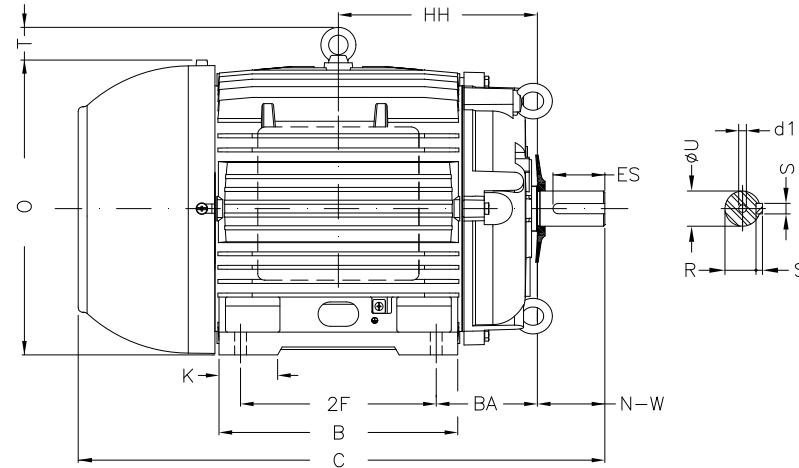

1 2 3 4 5 6 7 8

A

B

C

D

E

F

Notes: Downloaded from <http://dealerselectric.com>  
Generated for Model #02512ET3PCT324T-W22

Performed by:

Checked:

Customer:

W22 Cooling Tower Motors: NEMA Premium - TEFC

Three-phase induction motor  
Frame 324T - IP55

23-SEP-2016

2E 12.500	J 3.189	A 15.157	P 14.961	AB 12.575
2F 10.500	K 4.055	B 13.071	BA 5.250	U 2.125
N-W 5.250	ES 3.937	S 0.500	R 1.844	depth 0.500
D 8.000	G 1.300	HB 4.811	O 15.953	T 2.441
HF 8.708	HH 10.500	HK 4.705	H 0.657	C 29.620
LL 9.055	LM 8.661	AA NPT 2"	d1 A 4	d2 A 4