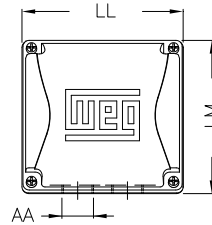

1 2 3 4 5 6 7 8

A

B

C

D

E

F

Notes: Downloaded from <http://dealerselectric.com>
Generated for Model #02512ET3ECT324T-W22

Performed by:

Checked:

Customer:

W22 Cooling Tower Motors: NEMA Premium - TEFC

Three-phase induction motor
Frame 324T - IP55

23-SEP-2016

2E 12.500	J 3.189	A 15.157	P 14.961	AB 12.575
2F 10.500	K 4.055	B 13.071	BA 5.250	U 2.125
N-W 5.250	ES 3.937	S 0.500	R 1.844	depth 0.500
D 8.000	G 1.300	HB 4.811	O 15.953	T 2.441
HF 8.708	HH 10.500	HK 4.705	H 0.657	C 29.620
LL 9.055	LM 8.661	AA NPT 2"	d1 A 4	d2 A 4