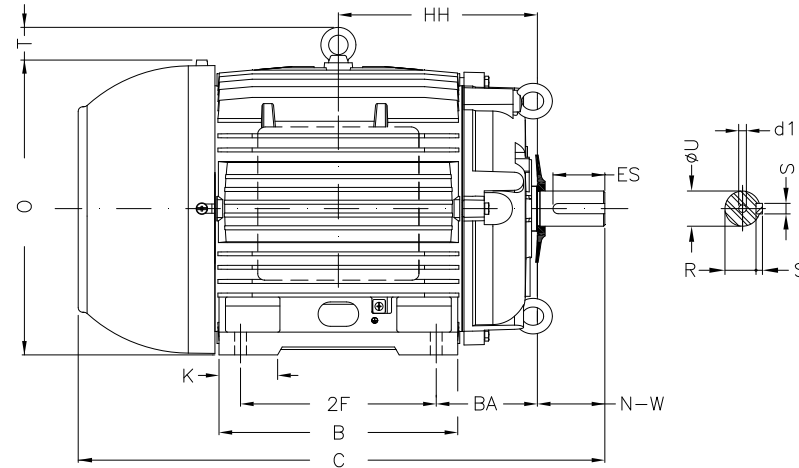

1 2 3 4 5 6 7 8

A

B

C

D

E

F

Notes: Downloaded from <http://dealerselectric.com>
Generated for Model #02512ET3ECT324T-W22

Performed by:

Checked:

Customer:

W22 Cooling Tower Motors: NEMA Premium - TEFC

Three-phase induction motor
Frame 324T - IP55

23-SEP-2016

2E 12.500	J 3.189	A 15.157	P 14.961	AB 12.575
2F 10.500	K 4.055	B 13.071	BA 5.250	U 2.125
N-W 5.250	ES 3.937	S 0.500	R 1.844	depth 0.500
D 8.000	G 1.300	HB 4.811	O 15.953	T 2.441
HF 8.708	HH 10.500	HK 4.705	H 0.657	C 29.620
LL 9.055	LM 8.661	AA NPT 2"	d1 A 4	d2 A 4