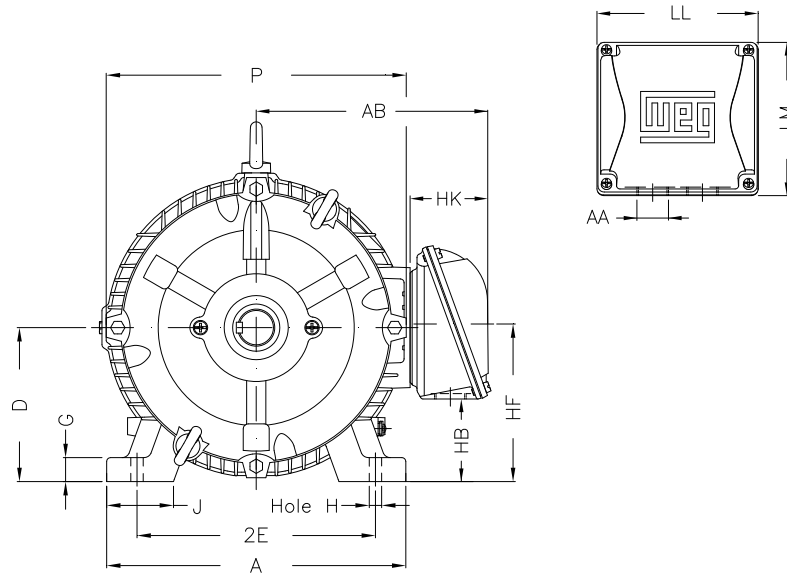

1 2 3 4 5 6 7 8

A

B

C

D

E

F

Notes: Downloaded from <http://dealerselectric.com>
Generated for Model #02512ET3ECT324T-W22

Performed by:

Checked:

Customer:

W22 Cooling Tower Motors: NEMA Premium - TEFC

Three-phase induction motor
Frame 324T - IP55

23-SEP-2016

2E 12.500	J 3.189	A 15.157	P 14.961	AB 12.575
2F 10.500	K 4.055	B 13.071	BA 5.250	U 2.125
N-W 5.250	ES 3.937	S 0.500	R 1.844	depth 0.500
D 8.000	G 1.300	HB 4.811	O 15.953	T 2.441
HF 8.708	HH 10.500	HK 4.705	H 0.657	C 29.620
LL 9.055	LM 8.661	AA NPT 2"	d1 A 4	d2 A 4