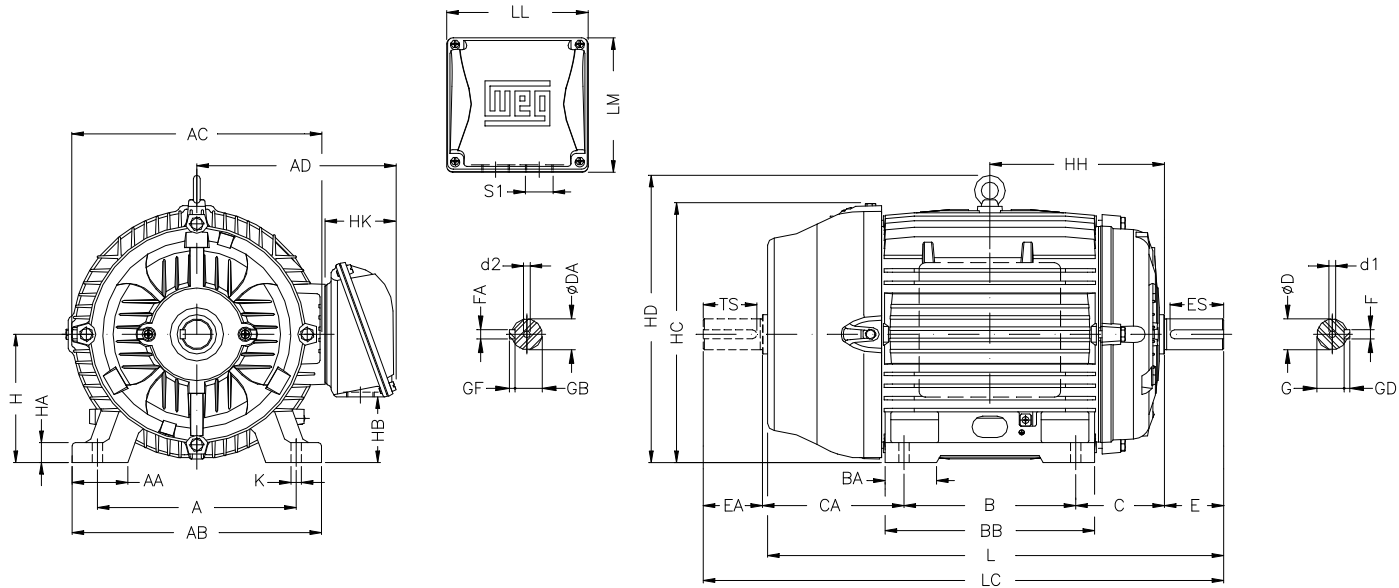

1 2 3 4 5 6 7 8

A

B

C

D

E

F

Notes: Downloaded from <http://dealerselectric.com>
Generated for Model #02236ET3Y180M-W22

A 279	AA 78	AB 350	AC 360	AD 281
B 241	BA 70	BB 294	C 121	CA 200
D 48k6	E 110	ES 80	F 14	G 42.5
GD 9	DA 48k6	EA 110	TS 80	FA 14
GB 42.5	GF 9	H 180	HA 28	HC 366
HD 413	K 14.5	L 664	LC 782	S1 2xM40x1,5
d1 DM16	d2 DM16			

Performed by:

Checked:

Customer:

Three-Phase: W22 IE3 IEC Tru-Metric - TEFC (IP55) Cast Iron Frame

Three-phase induction motor
Frame 180M - IP55

23-SEP-2016