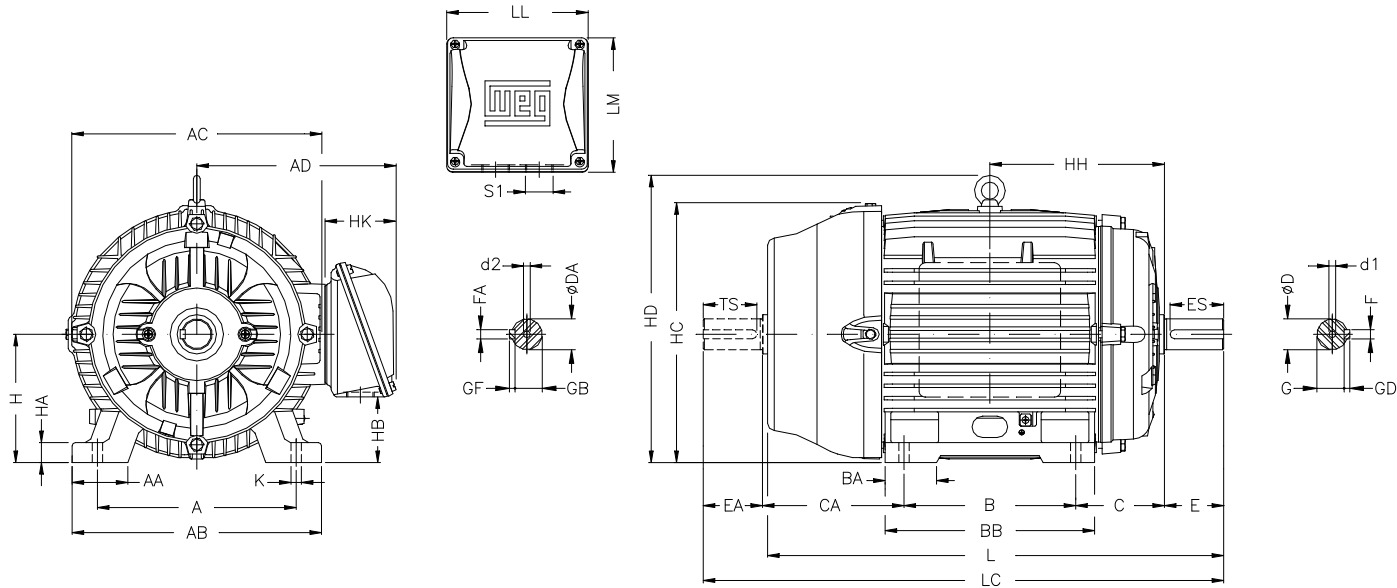

1 2 3 4 5 6 7 8

A

B

C

D

E

F

Notes: Downloaded from <http://dealerselectric.com>  
Generated for Model #02218ET3Y180L-W22

A 279	AA 78	AB 350	AC 360	AD 281
B 279	BA 70	BB 332	C 121	CA 200
D 48k6	E 110	ES 80	F 14	G 42.5
GD 9	DA 48k6	EA 110	TS 80	FA 14
GB 42.5	GF 9	H 180	HA 28	HC 366
HD 413	K 14.5	L 702	LC 820	S1 2xM40x1,5
d1 DM16	d2 DM16			

Performed by:

Checked:

Customer:

Three-Phase: W22 IE3 IEC Tru-Metric - TEFC (IP55) Cast Iron Frame

Three-phase induction motor  
Frame 180L - IP55

23-SEP-2016