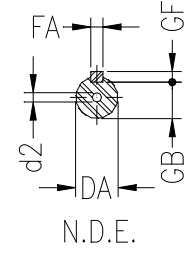

1 2 3 4 5 6 7 8

A

B

C

D

E

F

Notes: Downloaded from <http://dealerselectric.com>
Generated for Model #02218EP3E180L

A 279	AA 80	AB 350	AC 358	AD 275
B 279	BA 75	BB 332	C 121	CA 200
D 48k6	E 110	ES 80	F 14	G 42.5
GD 9	DA 48k6	EA 110	TS 80	FA 14
GB 42.5	GF 9	H 180	HA 28	HC 360
HD 413	K 14.5	L 702	LC 820	S1 NPT 1 1/2"
d1 DM16	d2 DM16			

Performed by:	Three-Phase : IEC Tru-Metric - TEFC (IP55) - Cast Iron Frame
Checked:	
Customer:	
Three-phase induction motor Frame 180L - IP55	
23-SEP-2016	