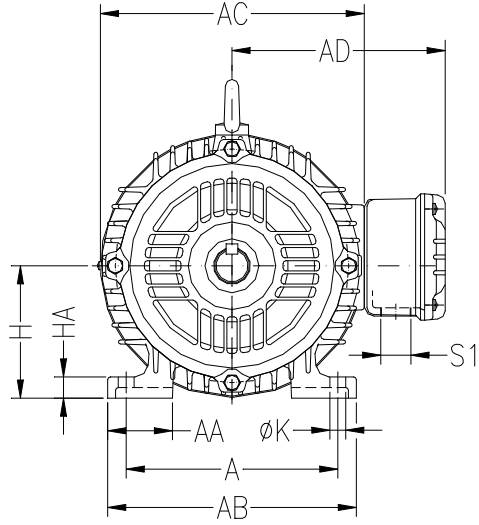

1 2 3 4 5 6 7 8

A

B

C

D

E

F

Notes: Downloaded from <http://dealerselectric.com>
Generated for Model #02218EP3E180L

A 279	AA 80	AB 350	AC 358	AD 275
B 279	BA 75	BB 332	C 121	CA 200
D 48k6	E 110	ES 80	F 14	G 42.5
GD 9	DA 48k6	EA 110	TS 80	FA 14
GB 42.5	GF 9	H 180	HA 28	HC 360
HD 413	K 14.5	L 702	LC 820	S1 NPT 1 1/2"
d1 DM16	d2 DM16			

Performed by:	Three-Phase : IEC Tru-Metric - TEFC (IP55) - Cast Iron Frame
Checked:	
Customer:	
Three-phase induction motor Frame 180L - IP55	
23-SEP-2016	