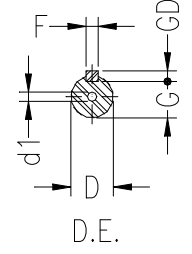

1 2 3 4 5 6 7 8

A

B

C

D

E

F

Notes: Downloaded from <http://dealerselectric.com>
Generated for Model #02218EP3E180L

A 279	AA 80	AB 350	AC 358	AD 275
B 279	BA 75	BB 332	C 121	CA 200
D 48k6	E 110	ES 80	F 14	G 42.5
GD 9	DA 48k6	EA 110	TS 80	FA 14
GB 42.5	GF 9	H 180	HA 28	HC 360
HD 413	K 14.5	L 702	LC 820	S1 NPT 1 1/2"
d1 DM16	d2 DM16			

Performed by:	Three-Phase : IEC Tru-Metric - TEFC (IP55) - Cast Iron Frame
Checked:	
Customer:	
Three-phase induction motor Frame 180L - IP55	
23-SEP-2016	