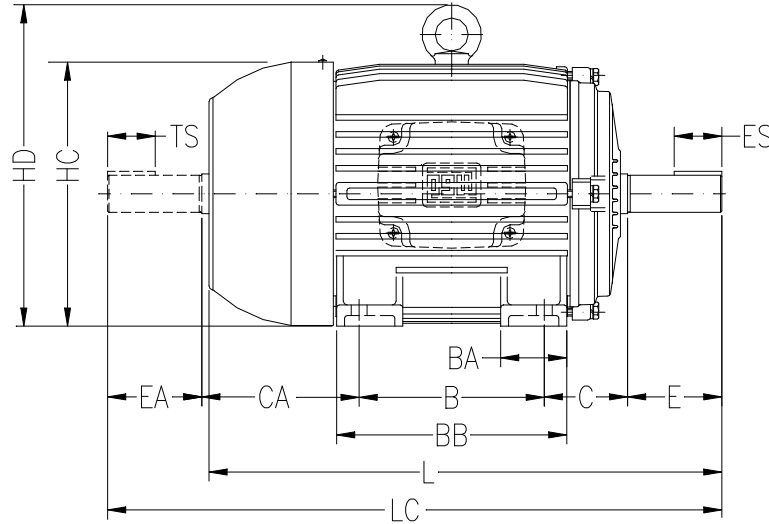

1 2 3 4 5 6 7 8

A

B

C

D

E

F

Notes: Downloaded from <http://dealerselectric.com>
Generated for Model #02218EP3E180L

A 279	AA 80	AB 350	AC 358	AD 275
B 279	BA 75	BB 332	C 121	CA 200
D 48k6	E 110	ES 80	F 14	G 42.5
GD 9	DA 48k6	EA 110	TS 80	FA 14
GB 42.5	GF 9	H 180	HA 28	HC 360
HD 413	K 14.5	L 702	LC 820	S1 NPT 1 1/2"
d1 DM16	d2 DM16			

Performed by:	Three-Phase : IEC Tru-Metric - TEFC (IP55) - Cast Iron Frame
Checked:	
Customer:	
Three-phase induction motor Frame 180L - IP55	
23-SEP-2016	