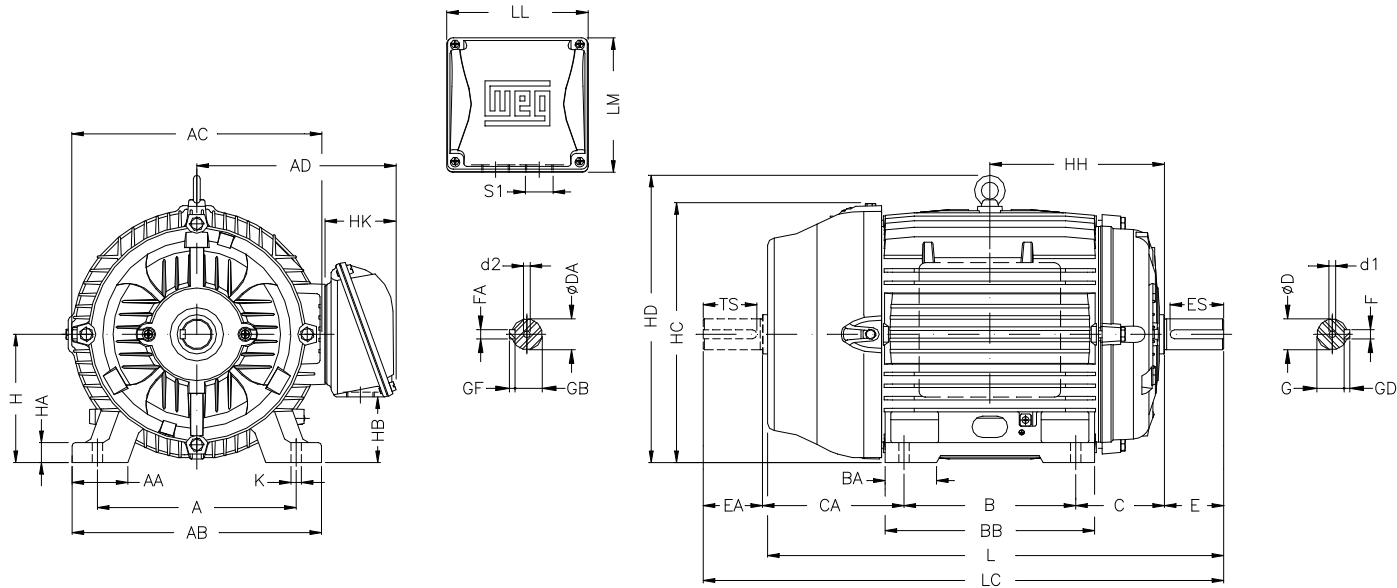

1 2 3 4 5 6 7 8

A

B

C

D

E

F

Notes: Downloaded from <http://dealerselectric.com>
Generated for Model #02212ET3Y200L-W22

A 318	AA 82	AB 385	AC 402	AD 319
B 305	BA 82	BB 370	C 133	CA 222
D 55m6	E 110	ES 80	F 16	G 49
GD 10	DA 48k6	EA 110	TS 80	FA 14
GB 42.5	GF 9	H 200	HA 30	HC 407
HD 464	K 18.5	L 767	LC 880	S1 2xM50x1,5
d1 DM20	d2 DM20			

Performed by:	
Checked:	
Customer:	
Three-Phase: W22 IE3 IEC Tru-Metric - TEFC (IP55) Cast Iron Frame	
Three-phase induction motor Frame 200L - IP55	23-SEP-2016