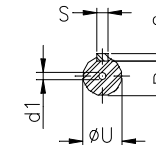

1 2 3 4 5 6 7 8

A

B

C

D

E

F

Notes: Downloaded from <http://dealerselectric.com>
Generated for Model #02036XT3H256T

Performed by:

Checked:

Customer:

Three-Phase : Explosion Proof - NEMA Premium

Three-phase induction motor
Frame 256T - IP55

23-SEP-2016

2E 10.000	A 12.126	2F 10.000	B 11.732	BA 4.250
J 2.520	K 2.559	P 12.224	ES 2.756	depth 0.375
S 0.375	N-W 4.000	U 1.625	R 1.406	AB 11.063
D 6.250	G 0.817	O 12.352	T 2.087	H 0.531
C 24.923	AA NPT 1 1/2"	d1 A 4	d2 A 4	