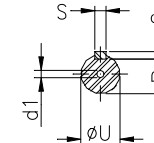

1 2 3 4 5 6 7 8

A

B

C

D

E

F

Notes: Downloaded from <http://dealerselectric.com>  
Generated for Model #02036XT3E256T

Performed by:

Checked:

Customer:

Three-Phase : Explosion Proof - NEMA Premium

Three-phase induction motor  
Frame 256T - IP55

23-SEP-2016

2E 10.000	A 12.126	2F 10.000	B 11.732	BA 4.250
J 2.520	K 2.559	P 12.224	ES 2.756	depth 0.375
S 0.375	N-W 4.000	U 1.625	R 1.406	AB 11.063
D 6.250	G 0.817	O 12.352	T 2.087	H 0.531
C 24.923	AA NPT 1 1/2"	d1 A 4	d2 A 4	