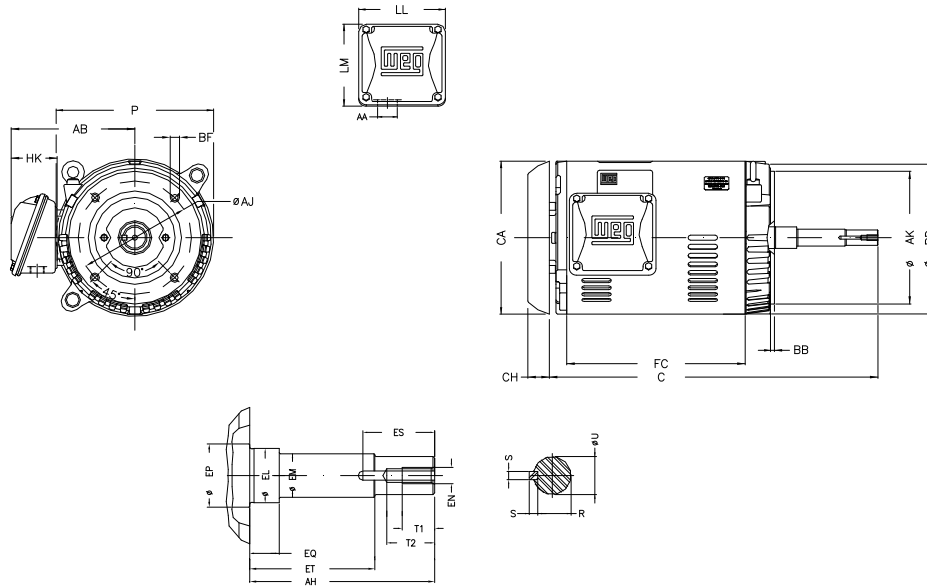

1 2 3 4 5 6 7 8

A

B

C

D

E

F

Notes: Downloaded from <http://dealerselectric.com>
 Generated for Model #02036OT3H254JMV-S

Performed by:

Checked:

Customer:

Close Coupled Pump: Three-Phase - W01 (Rolled Steel) "JM" Type - ODP -

P	AB	AA	ER	EQ
11.558	9.448	1.732"	5.250	0.630
ET	U	EM	EL	EP
3.006	1.249	1.375	1.750	1.769
ES	t1	t2	C	FC
2.559	1.024	1.496	21.969	12.992
Flange	AJ	AK	BD	BF
FC-184	7.250	8.500	11.084	UNC 1/2"x13
BB	AH			
0.250	5.250			

Three-phase induction motor
 Frame 254/6JM - ODP

23-SEP-2016