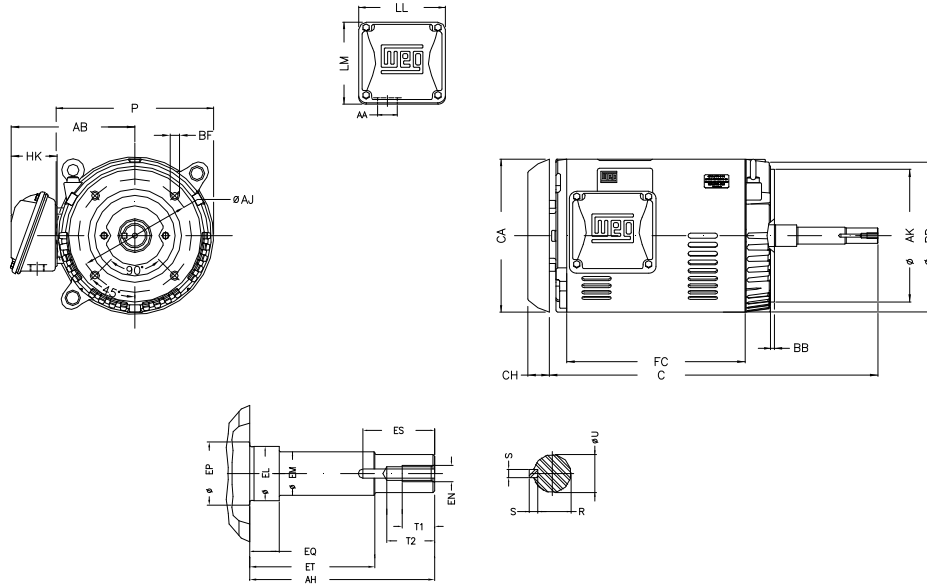

1 2 3 4 5 6 7 8

A

B

C

D

E

F

Notes: Downloaded from <http://dealerselectric.com>
Generated for Model #02036OT3E254JMV-S

Performed by:

Checked:

Customer:

Close Coupled Pump: Three-Phase - W01 (Rolled Steel) "JM" Type - ODP -

P	AB	AA	ER	EQ
11.558	9.448	1.732"	5.250	0.630
ET	U	EM	EL	EP
3.006	1.249	1.375	1.750	1.769
ES	t1	t2	C	FC
2.559	1.024	1.496	21.969	12.992
Flange	AJ	AK	BD	BF
FC-184	7.250	8.500	11.084	UNC 1/2"x13
BB	AH			
0.250	5.250			

Three-phase induction motor
Frame 254/6JM - ODP

23-SEP-2016