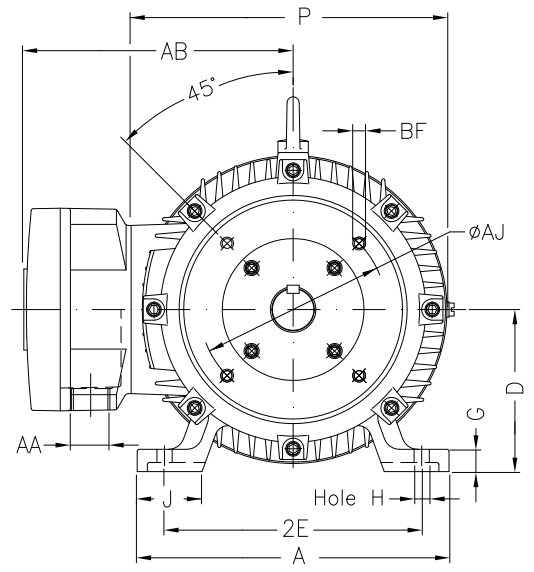

1 2 3 4 5 6 7 8

A
B
C
D
E
F

Notes: Downloaded from <http://dealerselectric.com>
Generated for Model #02018XT3H256TC

2E 10.000	A 12.126	2F 10.000	B 11.732	BA 4.250
J 2.520	K 2.559	P 12.224	ES 2.756	depth 0.375
S 0.375	N-W 4.000	U 1.625	R 1.406	AB 11.063
D 6.250	G 0.817	O 12.352	T 2.087	H 0.531
C 24.923	AA NPT 1 1/2"	d1 A 4	d2 A 4	Flange FC-184
AJ 7.250	AK 8.500	BD 8.875	BF UNC 1/2"x13	BB 0.250
BC 0.250	AH 3.750			

Performed by:

Checked:

Customer:

Three-Phase : Explosion Proof - NEMA Premium

Three-phase induction motor
Frame 256T - IP55

23-SEP-2016