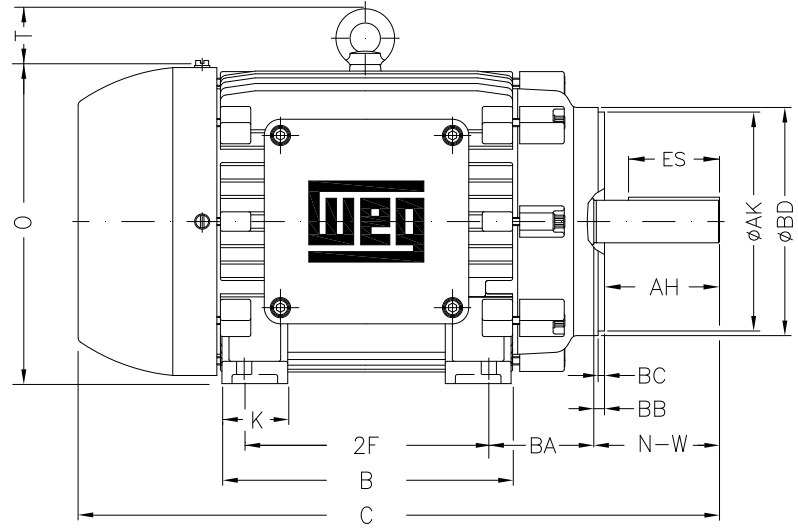

1 2 3 4 5 6 7 8

A
B
C
D
E
F

Notes: Downloaded from <http://dealerselectric.com>
Generated for Model #02018XT3H256TC

2E 10.000	A 12.126	2F 10.000	B 11.732	BA 4.250
J 2.520	K 2.559	P 12.224	ES 2.756	depth 0.375
S 0.375	N-W 4.000	U 1.625	R 1.406	AB 11.063
D 6.250	G 0.817	O 12.352	T 2.087	H 0.531
C 24.923	AA NPT 1 1/2"	d1 A 4	d2 A 4	Flange FC-184
AJ 7.250	AK 8.500	BD 8.875	BF UNC 1/2"x13	BB 0.250
BC 0.250	AH 3.750			

Performed by:

Checked:

Customer:

Three-Phase : Explosion Proof - NEMA Premium

Three-phase induction motor
Frame 256T - IP55

23-SEP-2016