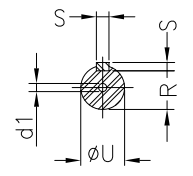

1 2 3 4 5 6 7 8

A
B
C
D
E
F

Notes: Downloaded from <http://dealerselectric.com>
Generated for Model #02018XT3H256TC

2E 10.000	A 12.126	2F 10.000	B 11.732	BA 4.250
J 2.520	K 2.559	P 12.224	ES 2.756	depth 0.375
S 0.375	N-W 4.000	U 1.625	R 1.406	AB 11.063
D 6.250	G 0.817	O 12.352	T 2.087	H 0.531
C 24.923	AA NPT 1 1/2"	d1 A 4	d2 A 4	Flange FC-184
AJ 7.250	AK 8.500	BD 8.875	BF UNC 1/2"x13	BB 0.250
BC 0.250	AH 3.750			

Performed by:

Checked:

Customer:

Three-Phase : Explosion Proof - NEMA Premium

Three-phase induction motor
Frame 256T - IP55

23-SEP-2016