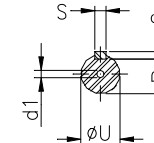

1 2 3 4 5 6 7 8

A

B

C

D

E

F

Notes: Downloaded from <http://dealerselectric.com>
Generated for Model #02018XT3H256T

Performed by:

Checked:

Customer:

Three-Phase : Explosion Proof - NEMA Premium

Three-phase induction motor
Frame 256T - IP55

23-SEP-2016

2E 10.000	A 12.126	2F 10.000	B 11.732	BA 4.250
J 2.520	K 2.559	P 12.224	ES 2.756	depth 0.375
S 0.375	N-W 4.000	U 1.625	R 1.406	AB 11.063
D 6.250	G 0.817	O 12.352	T 2.087	H 0.531
C 24.923	AA NPT 1 1/2"	d1 A 4	d2 A 4	