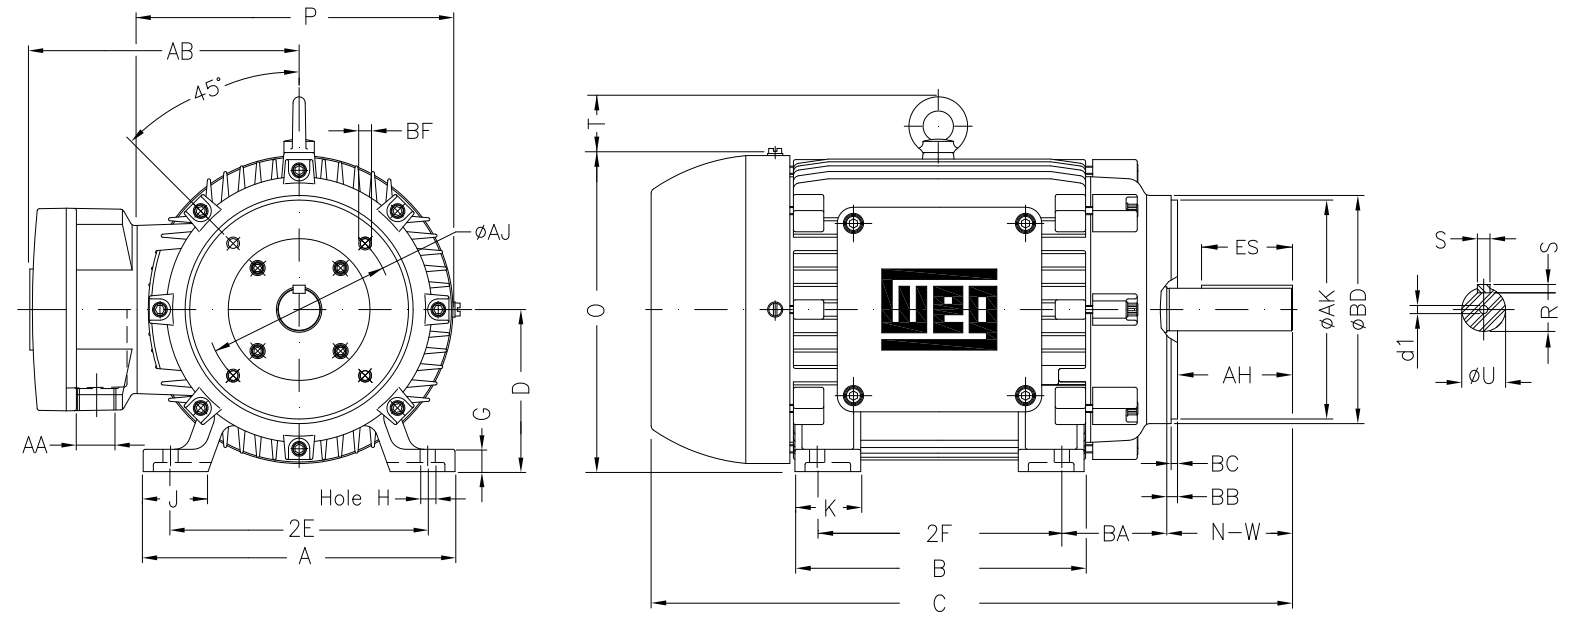

1 2 3 4 5 6 7 8

A
B
C
D
E
F

Notes: Downloaded from <http://dealerselectric.com>
Generated for Model #02018XT3E256TC

2E 10.000	A 12.126	2F 10.000	B 11.732	BA 4.250
J 2.520	K 2.559	P 12.224	ES 2.756	depth 0.375
S 0.375	N-W 4.000	U 1.625	R 1.406	AB 11.063
D 6.250	G 0.817	O 12.352	T 2.087	H 0.531
C 24.923	AA NPT 1 1/2"	d1 A 4	d2 A 4	Flange FC-184
AJ 7.250	AK 8.500	BD 8.875	BF UNC 1/2"x13	BB 0.250
BC 0.250	AH 3.750			

Performed by:
Checked:
Customer:
Three-Phase : Explosion Proof - NEMA Premium
Three-phase induction motor
Frame 256T - IP55
23-SEP-2016