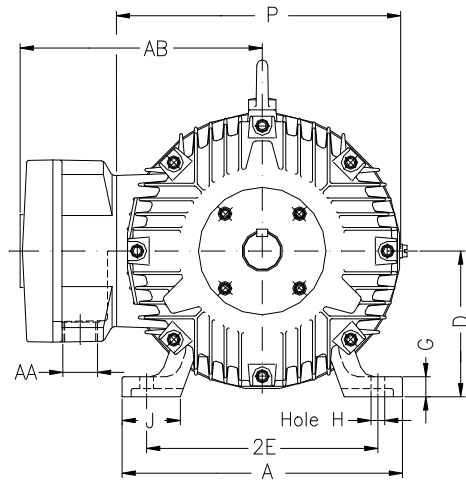

1 2 3 4 5 6 7 8

A

B

C

D

E

F

Notes: Downloaded from <http://dealerselectric.com>
Generated for Model #02018XT3E256T

Performed by:

Checked:

Customer:

Three-Phase : Explosion Proof - NEMA Premium

Three-phase induction motor
Frame 256T - IP55

23-SEP-2016

2E 10.000	A 12.126	2F 10.000	B 11.732	BA 4.250
J 2.520	K 2.559	P 12.224	ES 2.756	depth 0.375
S 0.375	N-W 4.000	U 1.625	R 1.406	AB 11.063
D 6.250	G 0.817	O 12.352	T 2.087	H 0.531
C 24.923	AA NPT 1 1/2"	d1 A 4	d2 A 4	