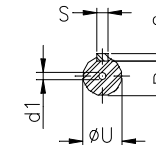

1 2 3 4 5 6 7 8

A

B

C

D

E

F

Notes: Downloaded from <http://dealerselectric.com>
Generated for Model #02018XT3E256T

Performed by:

Checked:

Customer:

Three-Phase : Explosion Proof - NEMA Premium

Three-phase induction motor
Frame 256T - IP55

23-SEP-2016

2E 10.000	A 12.126	2F 10.000	B 11.732	BA 4.250
J 2.520	K 2.559	P 12.224	ES 2.756	depth 0.375
S 0.375	N-W 4.000	U 1.625	R 1.406	AB 11.063
D 6.250	G 0.817	O 12.352	T 2.087	H 0.531
C 24.923	AA NPT 1 1/2"	d1 A 4	d2 A 4	