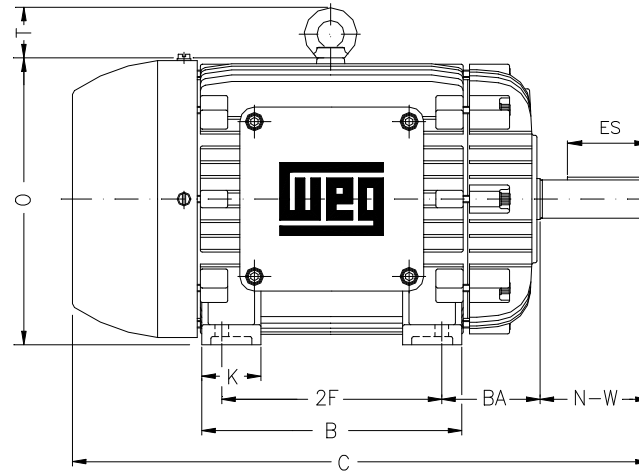

1 2 3 4 5 6 7 8

A

B

C

D

E

F

Notes: Downloaded from <http://dealerselectric.com>
Generated for Model #02018XT3E256T

Performed by:

Checked:

Customer:

Three-Phase : Explosion Proof - NEMA Premium

Three-phase induction motor
Frame 256T - IP55

23-SEP-2016

2E 10.000	A 12.126	2F 10.000	B 11.732	BA 4.250
J 2.520	K 2.559	P 12.224	ES 2.756	depth 0.375
S 0.375	N-W 4.000	U 1.625	R 1.406	AB 11.063
D 6.250	G 0.817	O 12.352	T 2.087	H 0.531
C 24.923	AA NPT 1 1/2"	d1 A 4	d2 A 4	