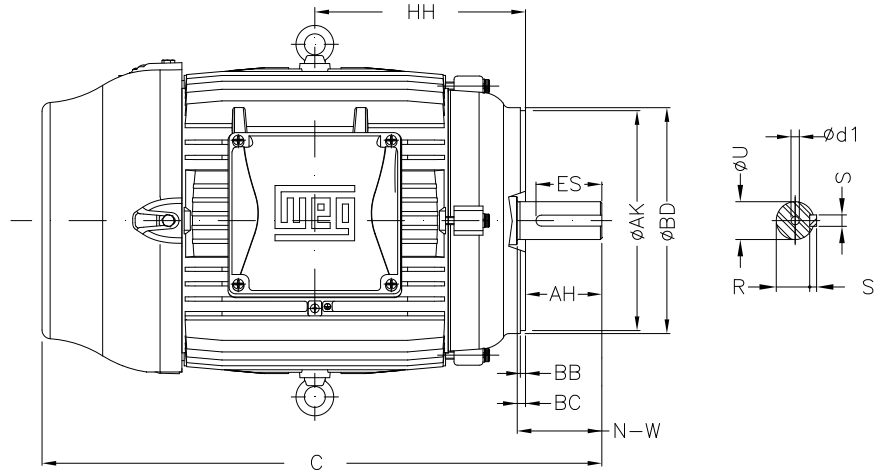

1 2 3 4 5 6 7 8

A
B
C
D
E

Notes: Downloaded from <http://dealerselectric.com>
Generated for Model #02018ET3ER256TC-W22

Performed by:

Checked:

Customer:

W22 NEMA Premium - Ball Bearings

P	AB	U	N-W	ES
12.953	10.483	1.625	4.000	2.756
S	R	depth	HH	HK
0.375	1.416	0.375	9.250	3.976
C	LL	LM	AA	d1
24.945	7.815	7.480	NPT 1 1/2"	A 4
Flange	AJ	AK	BD	BF
FC-184	7.250	8.500	8.875	UNC 1/2"x13
BB	BC	AH		
0.250	0.250	3.750		

Three-phase induction motor
Frame 256T - IP55

23-SEP-2016