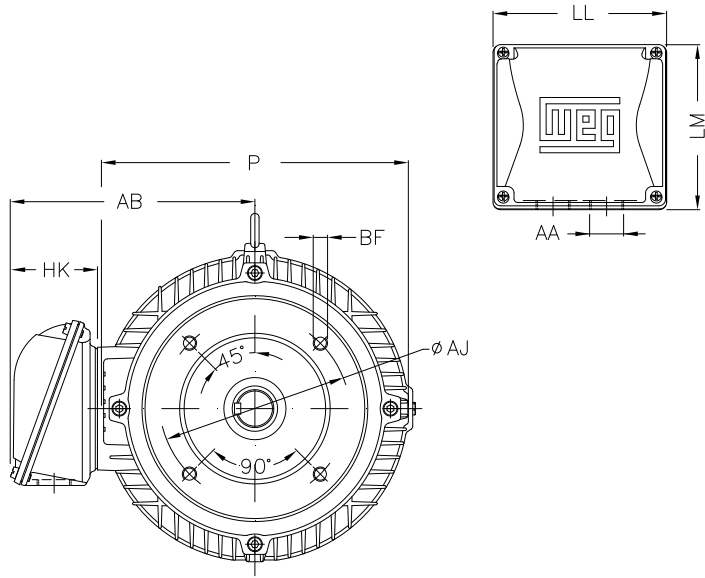

1 2 3 4 5 6 7 8

A
B
C
D
E

Notes: Downloaded from <http://dealerselectric.com>
Generated for Model #02018ET3ER256TC-W22

Performed by:

Checked:

Customer:

W22 NEMA Premium - Ball Bearings

P	AB	U	N-W	ES
12.953	10.483	1.625	4.000	2.756
S	R	depth	HH	HK
0.375	1.416	0.375	9.250	3.976
C	LL	LM	AA	d1
24.945	7.815	7.480	NPT 1 1/2"	A 4
Flange	AJ	AK	BD	BF
FC-184	7.250	8.500	8.875	UNC 1/2"x13
BB	BC	AH		
0.250	0.250	3.750		

Three-phase induction motor
Frame 256T - IP55

23-SEP-2016