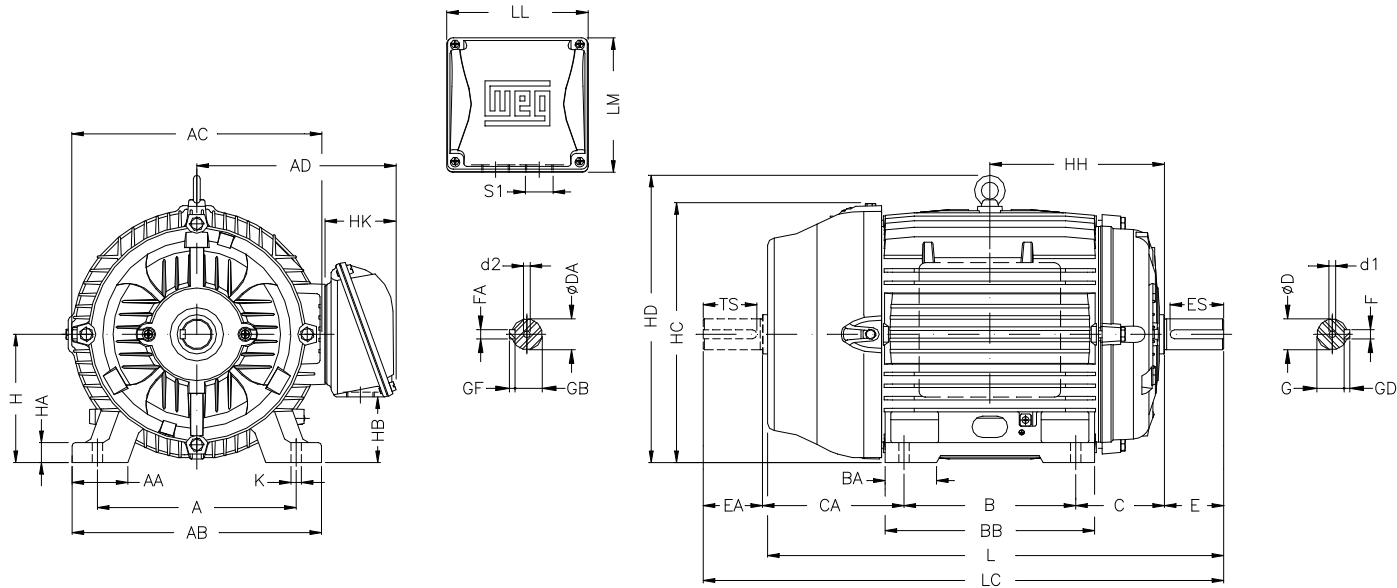

1 2 3 4 5 6 7 8

A

B

C

D

E

F

Notes: Downloaded from <http://dealerselectric.com>
Generated for Model #01818ET3Y180M-W22

A 279	AA 78	AB 350	AC 360	AD 281
B 241	BA 70	BB 294	C 121	CA 200
D 48k6	E 110	ES 80	F 14	G 42.5
GD 9	DA 48k6	EA 110	TS 80	FA 14
GB 42.5	GF 9	H 180	HA 28	HC 366
HD 413	K 14.5	L 664	LC 782	S1 2xM40x1,5
d1 DM16	d2 DM16			

Performed by:	
Checked:	
Customer:	
Three-Phase: W22 IE3 IEC Tru-Metric - TEFC (IP55) Cast Iron Frame	
Three-phase induction motor Frame 180M - IP55	23-SEP-2016