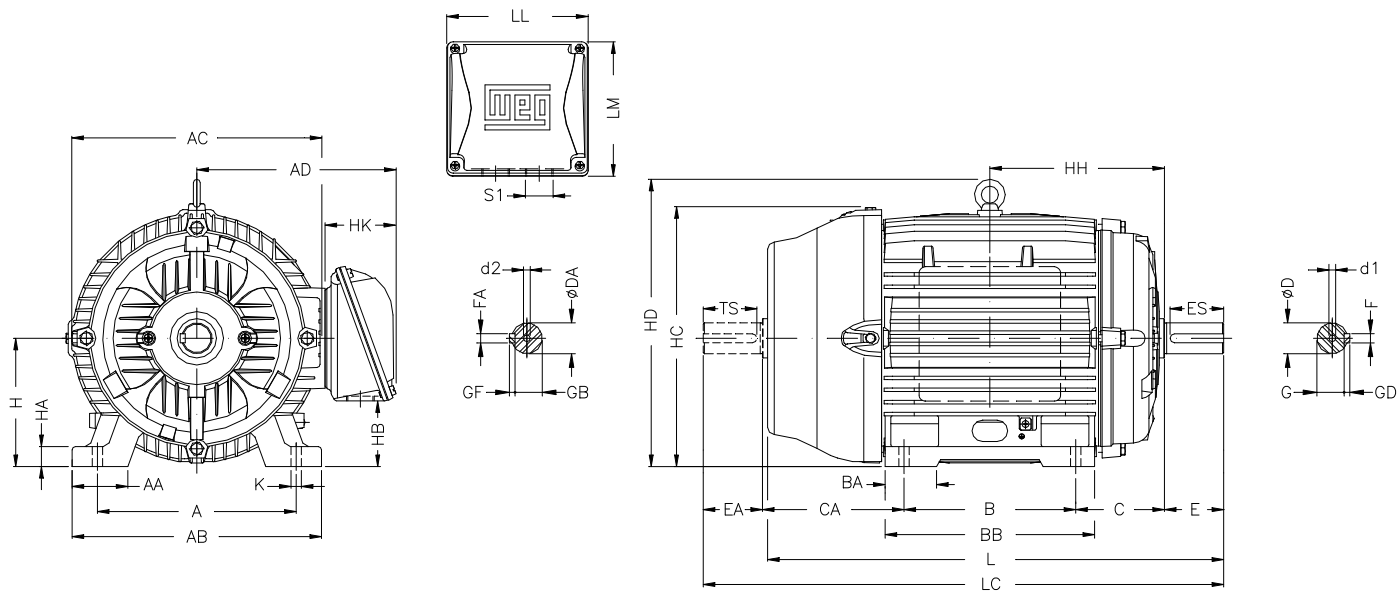

1 2 3 4 5 6 7 8

A

B

C

D

E

F

Notes: Downloaded from <http://dealerselectric.com>
Generated for Model #01812ET3Y200L-W22

A	AA	AB	AC	AD
318	82	385	402	319
B	BA	BB	C	CA
305	82	370	133	222
D	E	ES	F	G
55m6	110	80	16	49
GD	DA	EA	TS	FA
10	48k6	110	80	14
GB	GF	H	HA	HC
42.5	9	200	30	407
HD	K	L	LC	S1
464	18.5	767	880	2xM50x1,5
d1	d2			
DM20	DM20			

Performed by:	
Checked:	
Customer:	
Three-Phase: W22 IE3 IEC Tru-Metric - TEFC (IP55) Cast Iron Frame	
Three-phase induction motor Frame 200L - IP55	23-SEP-2016