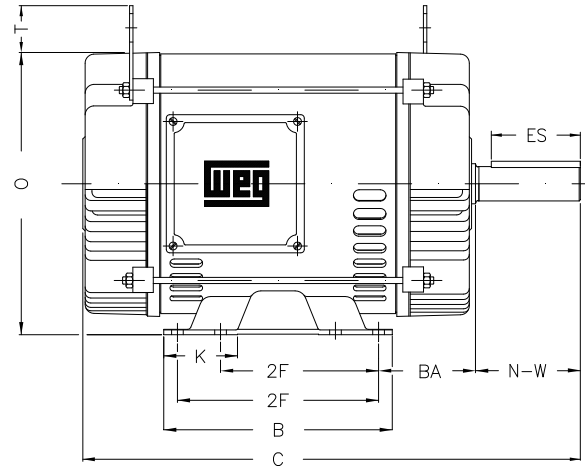

1 2 3 4 5 6 7 8

A

B

C

D

E

F

Notes: Downloaded from <http://dealerselectric.com>
Generated for Model #01536OT3H215T

Performed by:

Checked:

Customer:

ODP – Open Induction Motors – NEMA Premium Efficiency

Three-phase induction motor
Frame 213/5T - IP21

23-SEP-2016

2E 8.500	J 1.063	A 9.448	P 8.779	AB 8.149
2F 5.500/7.000	K 2.567	B 7.952	BA 3.488	U 1.375
d1 A 4	N-W 3.375	ES 2.480	S 0.313	R 1.203
depth 0.313	D 5.250	G 0.187	O 9.842	T 1.378
H 0.406	C 17.165	AA NPT 1"		