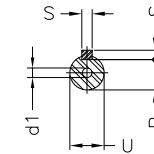

1 2 3 4 5 6 7 8

A

B

C

D

E

F

Notes: Downloaded from <http://dealerselectric.com>
Generated for Model #01536OT3H215T

Performed by:

Checked:

Customer:

ODP – Open Induction Motors – NEMA Premium Efficiency

Three-phase induction motor
Frame 213/5T - IP21

23-SEP-2016

2E 8.500	J 1.063	A 9.448	P 8.779	AB 8.149
2F 5.500/7.000	K 2.567	B 7.952	BA 3.488	U 1.375
d1 A 4	N-W 3.375	ES 2.480	S 0.313	R 1.203
depth 0.313	D 5.250	G 0.187	O 9.842	T 1.378
H 0.406	C 17.165	AA NPT 1"		