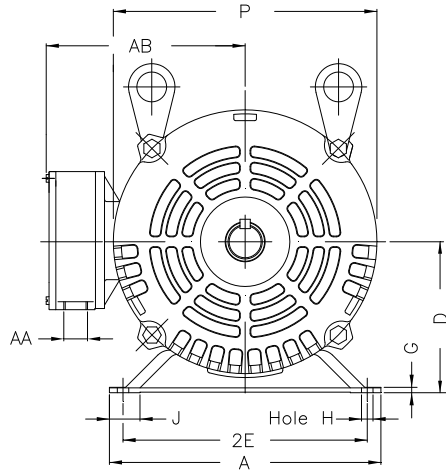

1 2 3 4 5 6 7 8

A

B

C

D

E

F

Notes: Downloaded from <http://dealerselectric.com>
Generated for Model #01536OT3H215T

Performed by:

Checked:

Customer:

ODP – Open Induction Motors – NEMA Premium Efficiency

Three-phase induction motor
Frame 213/5T - IP21

23-SEP-2016

2E 8.500	J 1.063	A 9.448	P 8.779	AB 8.149
2F 5.500/7.000	K 2.567	B 7.952	BA 3.488	U 1.375
d1 A 4	N-W 3.375	ES 2.480	S 0.313	R 1.203
depth 0.313	D 5.250	G 0.187	O 9.842	T 1.378
H 0.406	C 17.165	AA NPT 1"		