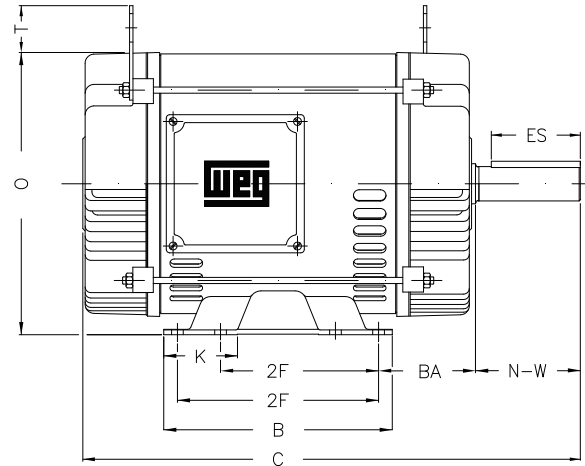

1 2 3 4 5 6 7 8

A

B

C

D

E

F

Notes: Downloaded from <http://dealerselectric.com>
Generated for Model #01536OT3E215T

Performed by:

Checked:

Customer:

ODP – Open Induction Motors – NEMA Premium Efficiency

Three-phase induction motor
Frame 213/5T - IP21

23-SEP-2016

2E 8.500	J 1.063	A 9.448	P 8.779	AB 8.149
2F 5.500/7.000	K 2.567	B 7.952	BA 3.488	U 1.375
d1 A 4	N-W 3.375	ES 2.480	S 0.313	R 1.203
depth 0.313	D 5.250	G 0.187	O 9.842	T 1.378
H 0.406	C 17.165	AA NPT 1"		