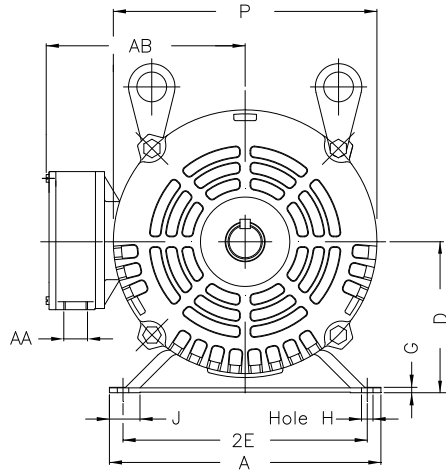

1 2 3 4 5 6 7 8

A

B

C

D

E

F

Notes: Downloaded from <http://dealerselectric.com>
Generated for Model #01536OT3E215T

Performed by:

Checked:

Customer:

ODP – Open Induction Motors – NEMA Premium Efficiency

Three-phase induction motor
Frame 213/5T - IP21

23-SEP-2016

2E 8.500	J 1.063	A 9.448	P 8.779	AB 8.149
2F 5.500/7.000	K 2.567	B 7.952	BA 3.488	U 1.375
d1 A 4	N-W 3.375	ES 2.480	S 0.313	R 1.203
depth 0.313	D 5.250	G 0.187	O 9.842	T 1.378
H 0.406	C 17.165	AA NPT 1"		