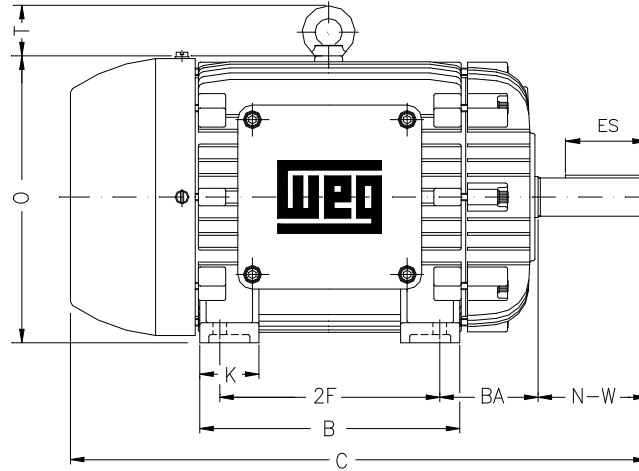

1 2 3 4 5 6 7 8

A

B

C

D

E

F

Notes: Downloaded from <http://dealerselectric.com>
Generated for Model #01518XT3H254T

Performed by:

Checked:

Customer:

Three-Phase : Explosion Proof - NEMA Premium

Three-phase induction motor
Frame 254T - IP55

23-SEP-2016

2E 10.000	A 12.126	2F 8.252	B 10.000	BA 4.250
J 2.520	K 2.559	P 12.224	ES 2.756	depth 0.375
S 0.375	N-W 4.000	U 1.625	R 1.416	AB 11.063
D 6.250	G 0.817	O 12.352	T 2.087	H 0.531
C 23.175	AA NPT 1 1/2"	d1 A 4	d2 A 4	