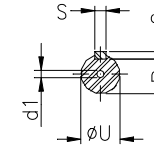

1 2 3 4 5 6 7 8

A

B

C

D

E

F

Notes: Downloaded from <http://dealerselectric.com>
Generated for Model #01518XT3H254T

Performed by:

Checked:

Customer:

Three-Phase : Explosion Proof - NEMA Premium

Three-phase induction motor
Frame 254T - IP55

23-SEP-2016

2E 10.000	A 12.126	2F 8.252	B 10.000	BA 4.250
J 2.520	K 2.559	P 12.224	ES 2.756	depth 0.375
S 0.375	N-W 4.000	U 1.625	R 1.416	AB 11.063
D 6.250	G 0.817	O 12.352	T 2.087	H 0.531
C 23.175	AA NPT 1 1/2"	d1 A 4	d2 A 4	