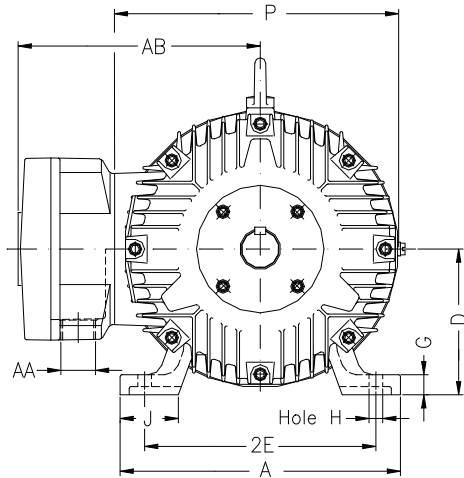

1 2 3 4 5 6 7 8

A

B

C

D

E

F

Notes: Downloaded from <http://dealerselectric.com>
Generated for Model #01518XT3H254T

Performed by:

Checked:

Customer:

Three-Phase : Explosion Proof - NEMA Premium

Three-phase induction motor
Frame 254T - IP55

23-SEP-2016

2E 10.000	A 12.126	2F 8.252	B 10.000	BA 4.250
J 2.520	K 2.559	P 12.224	ES 2.756	depth 0.375
S 0.375	N-W 4.000	U 1.625	R 1.416	AB 11.063
D 6.250	G 0.817	O 12.352	T 2.087	H 0.531
C 23.175	AA NPT 1 1/2"	d1 A 4	d2 A 4	