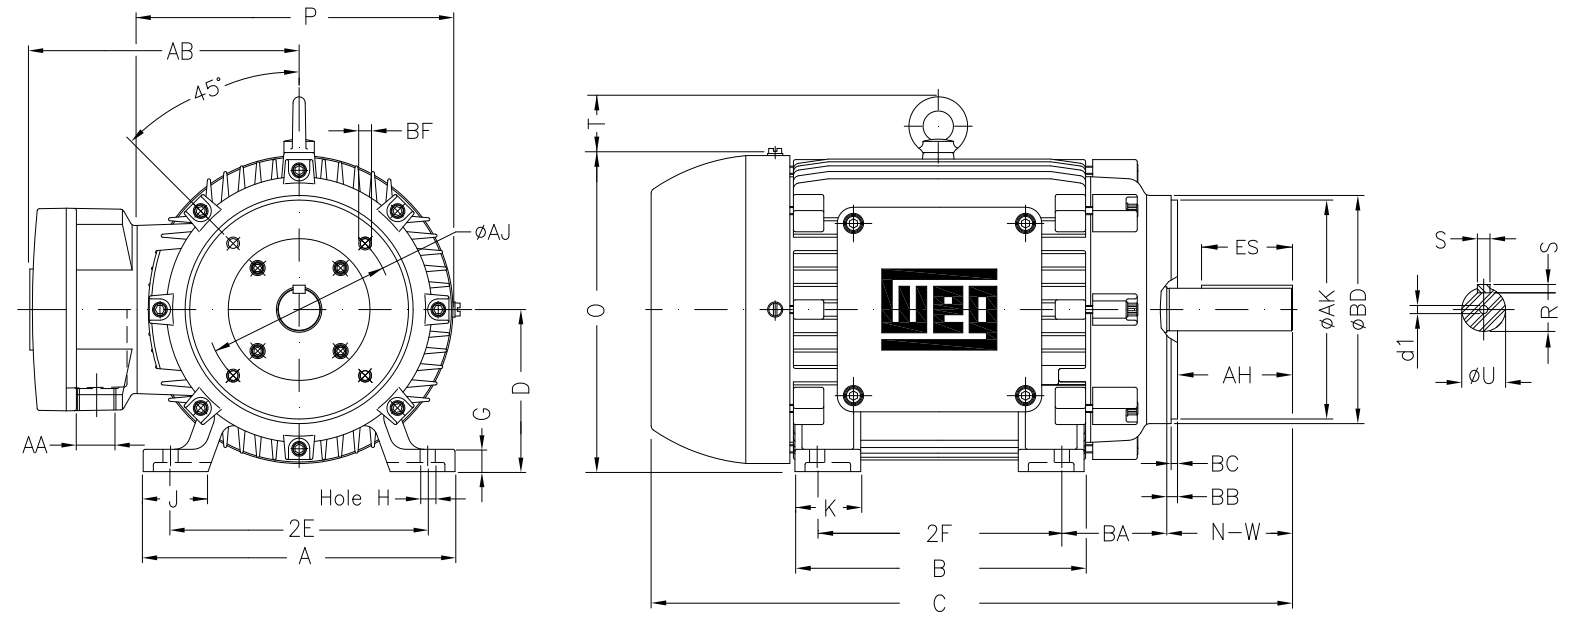

1 2 3 4 5 6 7 8

A
B
C
D
E
F

Notes: Downloaded from <http://dealerselectric.com>
Generated for Model #01518XT3E254TC

2E 10.000	A 12.126	2F 8.252	B 10.000	BA 4.250
J 2.520	K 2.559	P 12.224	ES 2.756	depth 0.375
S 0.375	N-W 4.000	U 1.625	R 1.416	AB 11.063
D 6.250	G 0.817	O 12.352	T 2.087	H 0.531
C 23.175	AA NPT 1 1/2"	d1 A 4	d2 A 4	Flange FC-184
AJ 7.250	AK 8.500	BD 8.875	BF UNC 1/2"x13	BB 0.250
BC 0.250	AH 3.750			

Performed by:	
Checked:	
Customer:	
Three-Phase : Explosion Proof - NEMA Premium	
Three-phase induction motor Frame 254T - IP55	23-SEP-2016