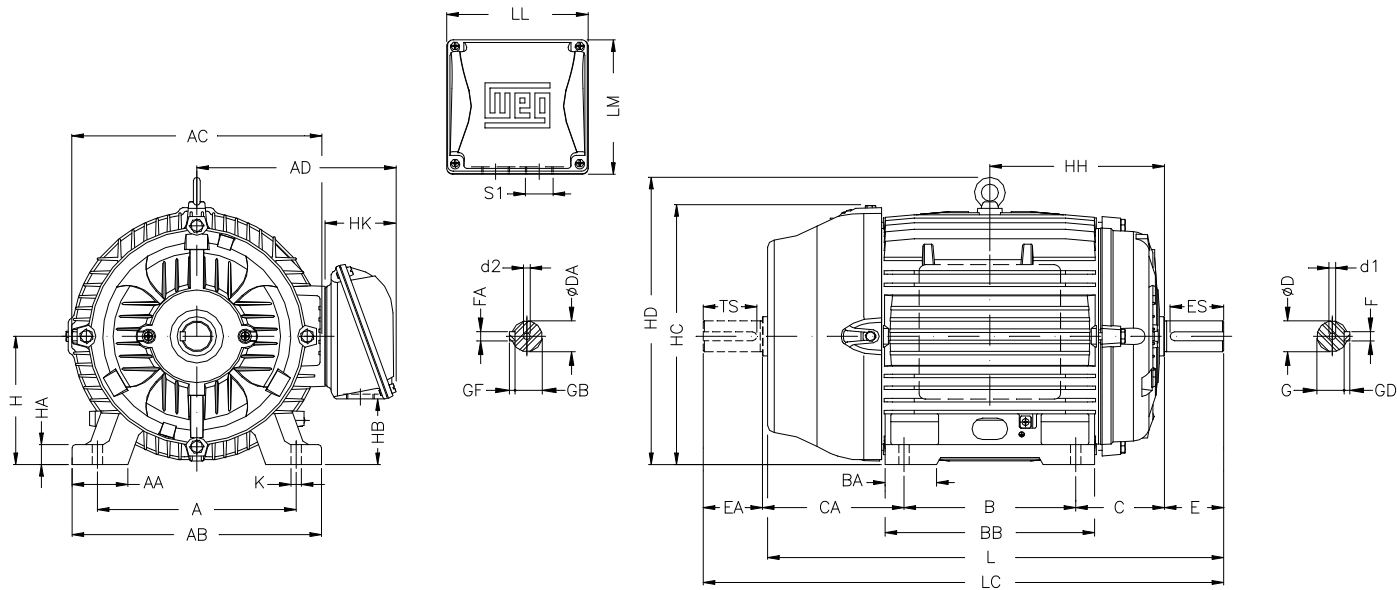

1 2 3 4 5 6 7 8

A

B

C

D

E

F

Notes: Downloaded from <http://dealerselectric.com>
Generated for Model #01518ET3Y160L-W22

A	AA	AB	AC	AD
254	64	308	329	266
B	BA	BB	C	CA
254	63	298	108	174
D	E	ES	F	G
42k6	110	80	12	37
GD	DA	EA	TS	FA
8	42k6	110	80	12
GB	GF	H	HA	HC
37	8	160	22	331
HD	K	L	LC	S1
374	14.5	642	756	2xM40x1,5
d1	d2			
DM16	DM16			

Performed by:

Checked:

Customer:

Three-Phase: W22 IE3 IEC Tru-Metric - TEFC (IP55) Cast Iron Frame

Three-phase induction motor

Frame 160L - IP55

23-SEP-2016