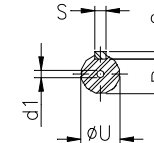

1 2 3 4 5 6 7 8

A

B

C

D

E

F

Notes: Downloaded from <http://dealerselectric.com>
Generated for Model #01512XT3H284T

Performed by:

Checked:

Customer:

Three-Phase : Explosion Proof - NEMA Premium

Three-phase induction motor
Frame 284T - IP55

23-SEP-2016

2E 11.000	A 13.780	2F 9.500	B 11.575	BA 4.750
J 3.150	K 2.953	P 14.094	ES 3.149	depth 0.500
S 0.500	N-W 4.622	U 1.875	R 1.594	AB 11.850
D 7.000	G 1.024	O 14.362	T 2.441	H 0.531
C 26.407	AA NPT 1 1/2"	d1 A 4	d2 A 4	