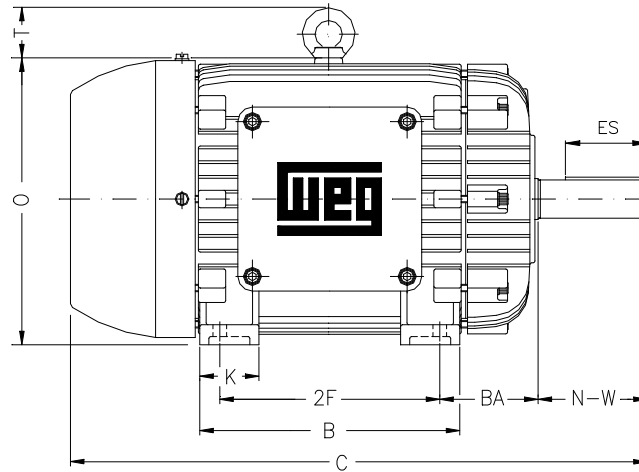

1 2 3 4 5 6 7 8

A

B

C

D

E

F

Notes: Downloaded from <http://dealerselectric.com>
Generated for Model #01512XT3H284T

Performed by:

Checked:

Customer:

Three-Phase : Explosion Proof - NEMA Premium

Three-phase induction motor
Frame 284T - IP55

23-SEP-2016

2E 11.000	A 13.780	2F 9.500	B 11.575	BA 4.750
J 3.150	K 2.953	P 14.094	ES 3.149	depth 0.500
S 0.500	N-W 4.622	U 1.875	R 1.594	AB 11.850
D 7.000	G 1.024	O 14.362	T 2.441	H 0.531
C 26.407	AA NPT 1 1/2"	d1 A 4	d2 A 4	