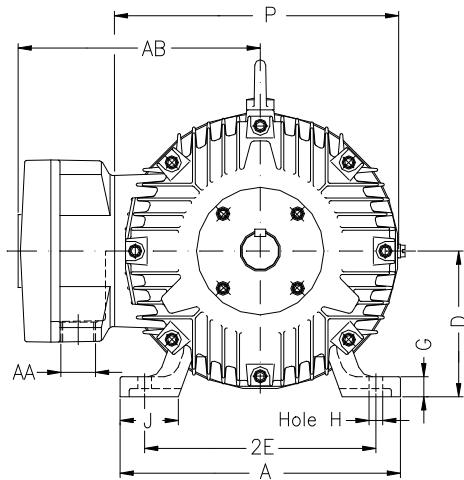

1 2 3 4 5 6 7 8

A

B

C

D

E

F

Notes: Downloaded from <http://dealerselectric.com>
Generated for Model #01512XT3H284T

Performed by:

Checked:

Customer:

Three-Phase : Explosion Proof - NEMA Premium

Three-phase induction motor
Frame 284T - IP55

23-SEP-2016

2E 11.000	A 13.780	2F 9.500	B 11.575	BA 4.750
J 3.150	K 2.953	P 14.094	ES 3.149	depth 0.500
S 0.500	N-W 4.622	U 1.875	R 1.594	AB 11.850
D 7.000	G 1.024	O 14.362	T 2.441	H 0.531
C 26.407	AA NPT 1 1/2"	d1 A 4	d2 A 4	