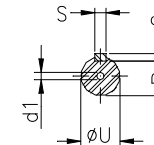

1 2 3 4 5 6 7 8

A

B

C

D

E

F

Notes: Downloaded from <http://dealerselectric.com>
Generated for Model #01512XT3E284T

Performed by:

Checked:

Customer:

Three-Phase : Explosion Proof - NEMA Premium

Three-phase induction motor
Frame 284T - IP55

23-SEP-2016

2E 11.000	A 13.780	2F 9.500	B 11.575	BA 4.750
J 3.150	K 2.953	P 14.094	ES 3.149	depth 0.500
S 0.500	N-W 4.622	U 1.875	R 1.594	AB 11.850
D 7.000	G 1.024	O 14.362	T 2.441	H 0.531
C 26.407	AA NPT 1 1/2"	d1 A 4	d2 A 4	