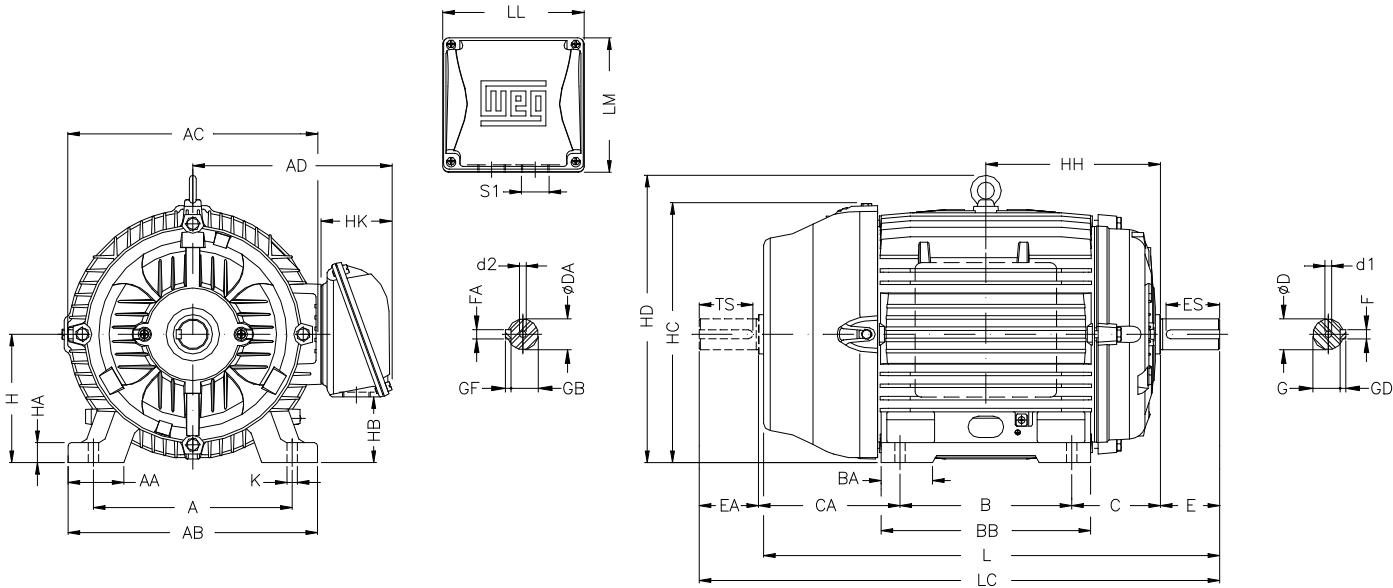

1 2 3 4 5 6 7 8

A

B

C

D

E

F

Notes: Downloaded from <http://dealerselectric.com>  
Generated for Model #01512ET3Y180L-W22

A 279	AA 78	AB 350	AC 360	AD 281
B 279	BA 70	BB 332	C 121	CA 200
D 48k6	E 110	ES 80	F 14	G 42.5
GD 9	DA 48k6	EA 110	TS 80	FA 14
GB 42.5	GF 9	H 180	HA 28	HC 366
HD 413	K 14.5	L 702	LC 820	S1 2xM40x1,5
d1 DM16	d2 DM16			

Performed by:	
Checked:	
Customer:	
Three-Phase: W22 IE3 IEC Tru-Metric - TEFC (IP55) Cast Iron Frame	
Three-phase induction motor Frame 180L - IP55	23-SEP-2016